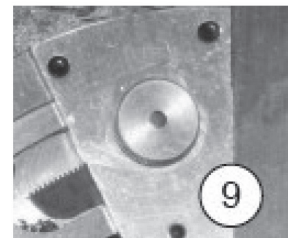

Vernier Scale: Reads in 2 minute divisions

Accuracy: ± 2 minutes

Rack and Pinion Fine Adjustment

Order Code	Manufacturers Code	Description
235-7550	51-500-000RS	Universal Precision Protractor

Datasheet

RS Pro Universal Precision Protractor

Front View

Rear View

Parts List:

- 1 Vernier Scale
- 2 Main Scale
- 3 Locking Screw
- 4 Vertical Clamp
- 5 Measuring Face
- 6 Bevelled Straight Blade
- 7 Horizontal Clamp
- 8 Square Blade
- 9 Adjusting Wheel

Datasheet

RS Pro Universal Precision Protractor

	<p>Set-up 1</p> <p>Angular Measuring Range: 0 - 50°</p> <p>All accessories fitted</p>
	<p>Set-up 2</p> <p>Angular Measuring Range: 50 - 140°</p> <p>Remove Square Blade from Vertical Clamp Replace with Bevelled Straight Blade</p>
	<p>Set-up 3</p> <p>Angular Measuring Range: 140 - 230°</p> <p>Remove Horizontal Clamp and Bevelled Straight Blade</p>
	<p>Set-up 4</p> <p>Angular Measuring Range: 230 - 320°</p> <p>Remove all accessories</p>