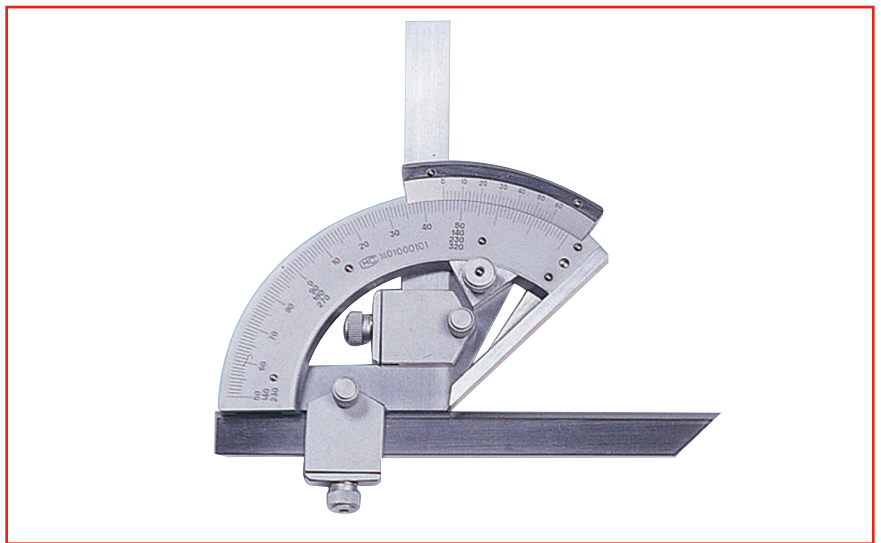

ENGLISH

Datasheet

RS Pro Universal Precision Protractor

RS Stock No: 235-7550

Specifications:

Provides Accurate Angle Measurements

Measuring range 0 - 320°

Protractor Scale: Graduated 320° in 1° increments

Vernier Scale: Reads in 2 minute divisions

Accuracy: ± 2 minutes

Rack and Pinion Fine Adjustment

Order Code	Manufacturers Code	Description
235-7550	51-500-000RS	Universal Precision Protractor

Datasheet

RS Pro Universal Precision Protractor

Front View

Rear View

Parts List:

- 1 Vernier Scale
- 2 Main Scale
- 3 Locking Screw
- 4 Vertical Clamp
- 5 Measuring Face
- 6 Bevelled Straight Blade
- 7 Horizontal Clamp
- 8 Square Blade
- 9 Adjusting Wheel

Datasheet

RS Pro Universal Precision Protractor

	<p>Set-up 1</p> <p>Angular Measuring Range: 0 - 50°</p> <p>All accessories fitted</p>
	<p>Set-up 2</p> <p>Angular Measuring Range: 50 - 140°</p> <p>Remove Square Blade from Vertical Clamp Replace with Bevelled Straight Blade</p>
	<p>Set-up 3</p> <p>Angular Measuring Range: 140 - 230°</p> <p>Remove Horizontal Clamp and Bevelled Straight Blade</p>
	<p>Set-up 4</p> <p>Angular Measuring Range: 230 - 320°</p> <p>Remove all accessories</p>