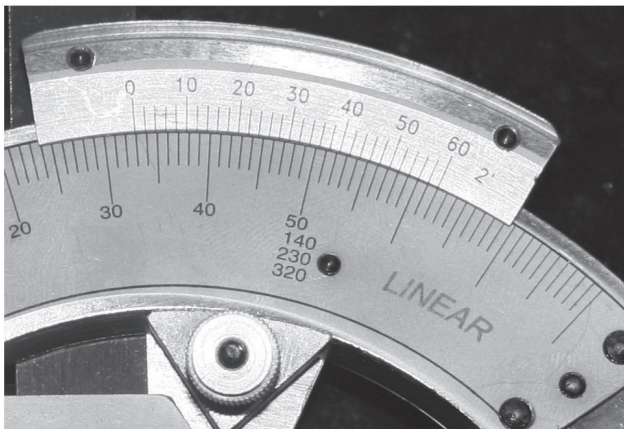

Front View

Rear View

Parts List:

- 1 Vernier Scale
- 2 Main Scale
- 3 Locking Screw
- 4 Vertical Clamp
- 5 Measuring Face
- 6 Bevelled Straight Blade
- 7 Horizontal Clamp
- 8 Square Blade
- 9 Adjusting Wheel

Datasheet

RS Pro Universal Precision Protractor

	<p>Set-up 1</p> <p>Angular Measuring Range: 0 - 50°</p> <p>All accessories fitted</p>
	<p>Set-up 2</p> <p>Angular Measuring Range: 50 - 140°</p> <p>Remove Square Blade from Vertical Clamp Replace with Bevelled Straight Blade</p>
	<p>Set-up 3</p> <p>Angular Measuring Range: 140 - 230°</p> <p>Remove Horizontal Clamp and Bevelled Straight Blade</p>
	<p>Set-up 4</p> <p>Angular Measuring Range: 230 - 320°</p> <p>Remove all accessories</p>

ENGLISH

Datasheet

RS Pro Universal Precision Protractor

Scale Ranges:

Position	Angle Range
1	50, 140, 230
2	0, 90, 180, 270
3	50, 140, 230, 320

Example of Vernier Scale Reading:

Main Scale Graduated: Degrees

Vernier Scale Graduated: 2 minutes

Mains Scale Reading: 32° + Vernier Scale Reading

Vernier Scale Best Line Up: 54'

Angle reading: $32^\circ 54'$