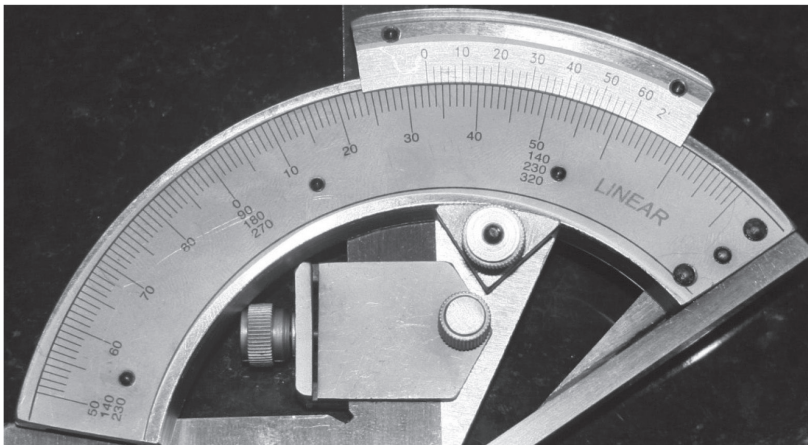

Front View

Rear View

Parts List:

- 1 Vernier Scale
- 2 Main Scale
- 3 Locking Screw
- 4 Vertical Clamp
- 5 Measuring Face
- 6 Bevelled Straight Blade
- 7 Horizontal Clamp
- 8 Square Blade
- 9 Adjusting Wheel

Datasheet

RS Pro Universal Precision Protractor

	<p>Set-up 1</p> <p>Angular Measuring Range: 0 - 50°</p> <p>All accessories fitted</p>
	<p>Set-up 2</p> <p>Angular Measuring Range: 50 - 140°</p> <p>Remove Square Blade from Vertical Clamp Replace with Bevelled Straight Blade</p>
	<p>Set-up 3</p> <p>Angular Measuring Range: 140 - 230°</p> <p>Remove Horizontal Clamp and Bevelled Straight Blade</p>
	<p>Set-up 4</p> <p>Angular Measuring Range: 230 - 320°</p> <p>Remove all accessories</p>

ENGLISH

Datasheet

RS Pro Universal Precision Protractor

Scale Ranges:

Position	Angle Range
1	50, 140, 230
2	0, 90, 180, 270
3	50, 140, 230, 320

Example of Vernier Scale Reading:

Main Scale Graduated: Degrees

Vernier Scale Graduated: 2 minutes

Mains Scale Reading: 32° + Vernier Scale Reading

Vernier Scale Best Line Up: 54'

Angle reading: $32^\circ 54'$