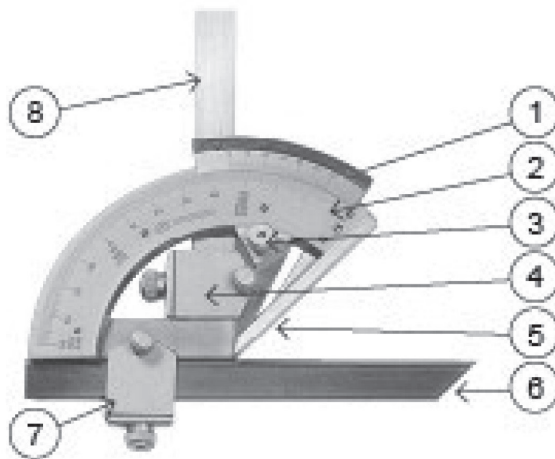

Vernier Scale: Reads in 2 minute divisions

Accuracy: ± 2 minutes

Rack and Pinion Fine Adjustment

Order Code	Manufacturers Code	Description
235-7550	51-500-000RS	Universal Precision Protractor

Datasheet

RS Pro Universal Precision Protractor

Front View

Rear View

Parts List:

- 1 Vernier Scale
- 2 Main Scale
- 3 Locking Screw
- 4 Vertical Clamp
- 5 Measuring Face
- 6 Bevelled Straight Blade
- 7 Horizontal Clamp
- 8 Square Blade
- 9 Adjusting Wheel

Datasheet

RS Pro Universal Precision Protractor

	<p>Set-up 1</p> <p>Angular Measuring Range: 0 - 50°</p> <p>All accessories fitted</p>
	<p>Set-up 2</p> <p>Angular Measuring Range: 50 - 140°</p> <p>Remove Square Blade from Vertical Clamp Replace with Bevelled Straight Blade</p>
	<p>Set-up 3</p> <p>Angular Measuring Range: 140 - 230°</p> <p>Remove Horizontal Clamp and Bevelled Straight Blade</p>
	<p>Set-up 4</p> <p>Angular Measuring Range: 230 - 320°</p> <p>Remove all accessories</p>

Vernier Scale Graduated: 2 minutes

Mains Scale Reading: 32° + Vernier Scale Reading

Vernier Scale Best Line Up: 54'

Angle reading: $32^\circ 54'$