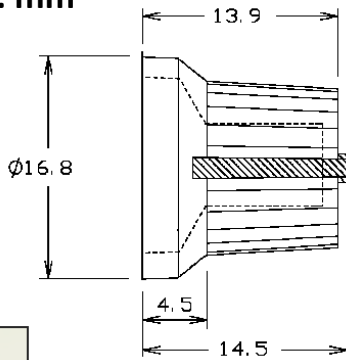

Datasheet

2 Colour Knobs

RS Stock number 777-7340

Unit: mm

RS 7777334

Knob black blue marker line 6mm splined

RS 7777356

Knob black blue marker line 6mm D

RS 7777338

Knob black green marker line 6mm splined

RS 7777350

Knob black green marker line 6mm D

RS 7777347

Knob black grey marker line 6mm splined

RS 7777369

Knob black grey marker line 6mm D

RS 7777340

Knob black red marker line 6mm splined

RS 7777362

Knob black red marker line 6mm D

RS 7777344

Knob black white marker line 6mm splined

RS 7777366

Knob black white marker line 6mm D

RS 7777353

Knob black yellow marker line 6mm splined

RS 7777375

Knob black yellow marker line 6mm D