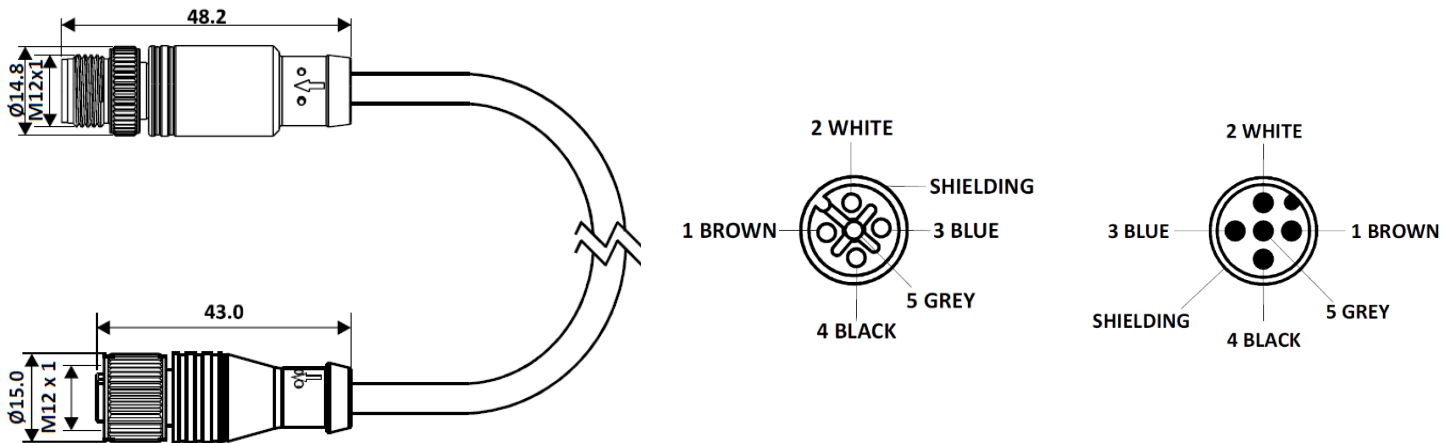

Grip Material	PU
Contact	Cu-Zn
Contact Plating	Gold Flash
Contact Carrier	Nylon 66
O-Ring	Neoprene
Grip Color	Black
Coupling Nut	Brass Nickel-Plated

Cable Specifications

Cable Length-L	5 m
Cable Type	5 Core PUR Shielded Multi Strand
Sheath Color	Black

RS PRO M12 FEMALE TO MALE CONNECTOR

Cross Section of Wire	0.25 sq. mm
Core Dia	1.3 mm
Cable Dia	5.5 ± 0.1 mm
Shield Details	Braiding (16 x 7 x 0.12mm)

Protection Category

Degree of Protection	IP67
----------------------	------

All Dimensions are in mm.