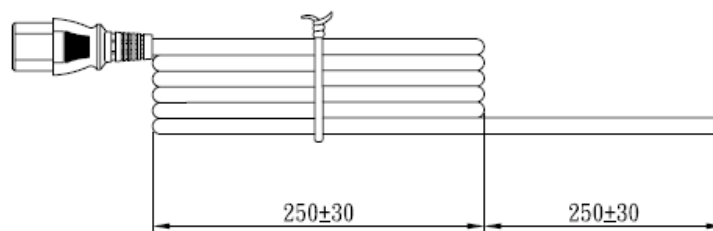

## Power Cord

RS Stock number: 901-0753

### Dimensions(mm):

MARKING: