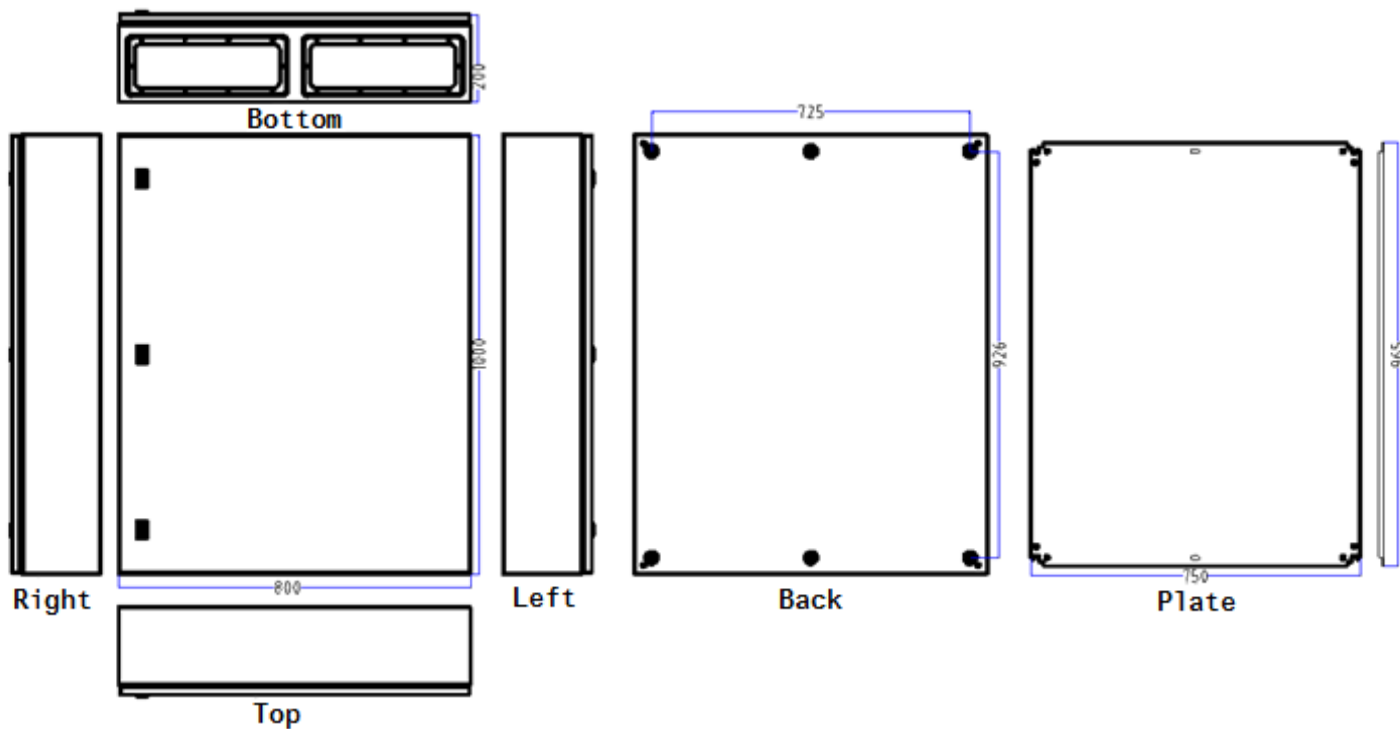

Product Datasheet

ENGLISH

MS Wall Box with Brackets/Chassis Plates

Drawings:

ENGLISH

Package Contain:

1 x Enclosure

1 x Chassis Plate

3x Lock

1 x Gland plate

1 x Sealing gasket

1 x Fixing accessories

Product Specification:

Material: Steel

Colour: Grey RAL 7032

Door Lock Type: Three Lock System

Door Type: Plain

Dimensions: 1000 x800 x 200mm

External Height: 1000 mm

External Width: 800 mm

Thickness: 1.5mm for enclosure & door

Chassis Plate: Zinc coated steel 2.0mm

Finish: Paint finish epoxy polyester powder coating textured finish