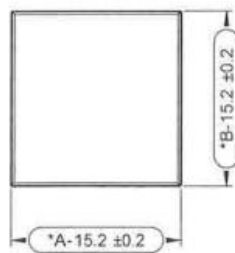

Datasheet

Red Square Push Button Lens For Use With ADA16 Series

RS Stock number 745-2546

Dimensions: (mm)

Specification

Size: 16mm lens

Shape : Square Flat

Colour: Red