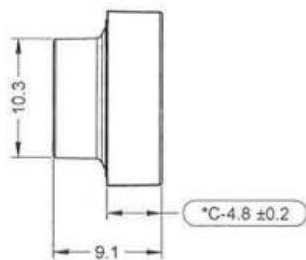

Datasheet

Red Square Push Button Lens For Use With ADA16 Series

RS Stock number 745-2546

Dimensions: (mm)

Specification

Size: 16mm lens

Shape : Square Flat

Colour: Red

Material : PMMA / PC