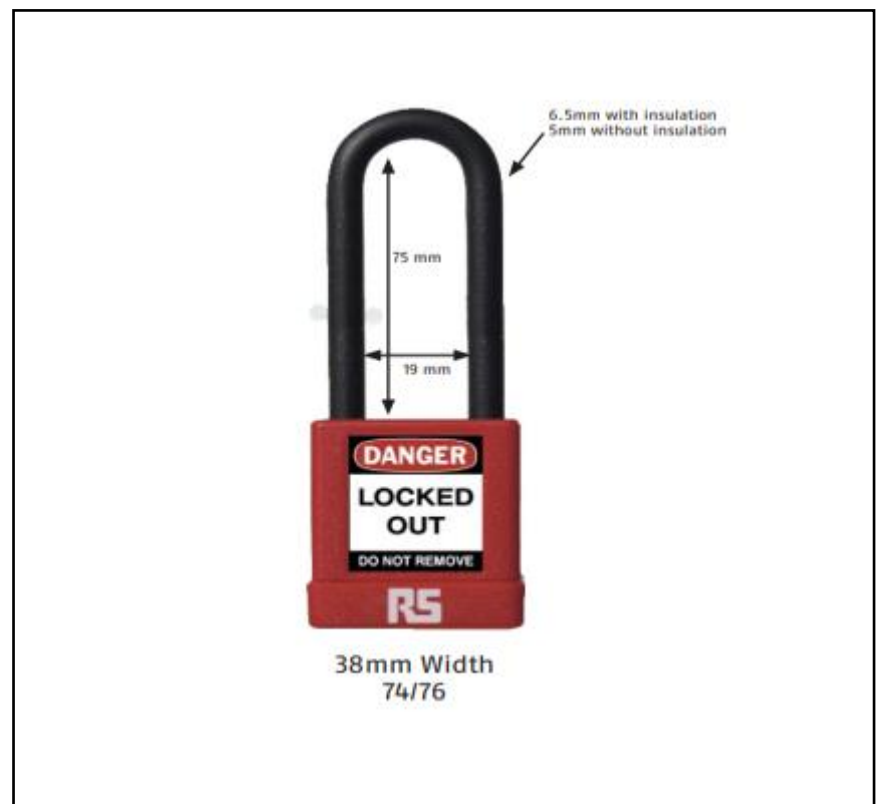

FEATURES

- Solid aluminium core with steel plastic-covered shackle
- Electric shock
- NANO-PROTECT shackle for superior corrosion resistance
- Intrinsically safe, key retaining
- Automatic locking for user convenience
- Compact and lightweight
- High precision 6-pin cylinder for better tamper resistance

RS PRO All Weather Aluminium, Steel Safety Padlock 38mm

RS Stock No.: 805-5493

RS Professionally Approved Products bring to you professional quality parts across all product categories. Our product range has been tested by engineers and provides a comparable quality to the leading brands without paying a premium price.