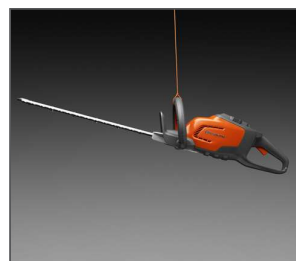

WELL BALANCED

Well balanced for easy handling.