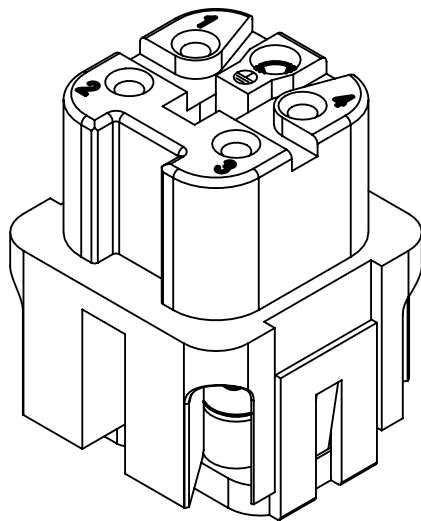

1 2 3 4 5 6

A

B

C

D

insert screw M3X6
enclosed separately

	FREE SIZE TOL':			TITLE		REV.
				RS Pro 4A insert 4 contacts+PE, female		A
	DRAWN BY	Limei.L	2018.3.15	SIZE	PART NUMBER	SHEET
	CHECKED BY	Andy.Y	2018.3.15		A4	1715723
APPROVED BY	Steven.W	2018.3.15	SCALE 2:1	MATERIAL:	UNIT: mm	