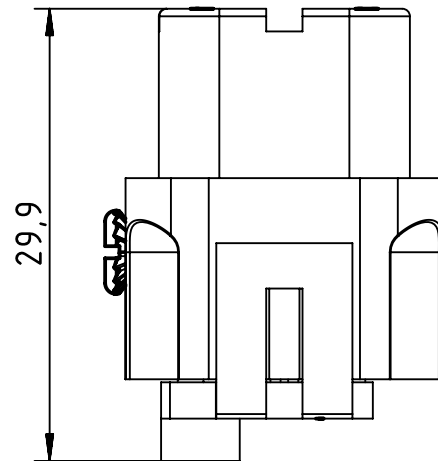

1 2 3 4 5 6

A

B

C

D

insert screw M3X6
enclosed separately

	FREE SIZE TOL':			TITLE		REV.
				RS Pro 4A insert 4 contacts+PE, female		A
	DRAWN BY	Limei.L	2018.3.15	SIZE	PART NUMBER	SHEET
	CHECKED BY	Andy.Y	2018.3.15		A4	1715723
APPROVED BY	Steven.W	2018.3.15	SCALE 2:1	MATERIAL:	UNIT: mm	