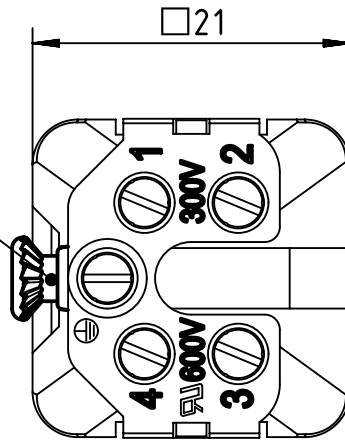

1 2 3 4 5 6

A

B

C

D

insert screw M3X6
enclosed separately

	FREE SIZE TOL':			TITLE		REV.
				RS Pro 4A insert 4 contacts+PE, female		A
	DRAWN BY	Limei.L	2018.3.15	SIZE	PART NUMBER	SHEET
	CHECKED BY	Andy.Y	2018.3.15		A4	1715723
APPROVED BY	Steven.W	2018.3.15	SCALE 2:1	MATERIAL:	UNIT: mm	