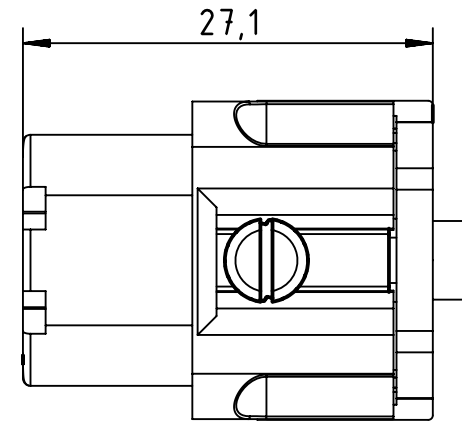

1 2 3 4 5 6

A

B

C

D

insert screw M3X6
enclosed separately

	FREE SIZE TOL':			TITLE		REV.
				RS Pro 4A insert 4 contacts+PE, female		A
	DRAWN BY	Limei.L	2018.3.15	SIZE	PART NUMBER	SHEET
	CHECKED BY	Andy.Y	2018.3.15		A4	1715723
APPROVED BY	Steven.W	2018.3.15	SCALE 2:1	MATERIAL:	UNIT: mm	