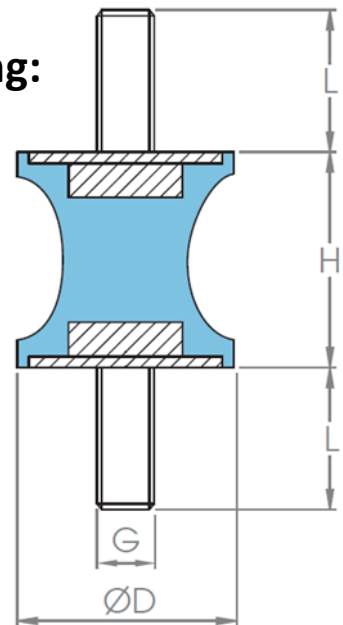

ENGLISH

Datasheet

Stock No: 126-5939

RS Pro Shear & Compression Mounts

Line Drawing:

Product Details

Applications:

Vibrating equipment & Compactors
Suspension of electronic equipment
Small static Electric Motors and Generators

Description

Adjustable Height Mounts Wasted Mount (M/M) 15x15 M4x10 50 ShA NR

Range Table:

Part Number	G X L (mm)	45 ShA	
RS Stock No	Bolt Size	Compression	Shear
126-5939	M4x10	5.6	1.5
126-4273	M4x10	1.5	0.36
126-4274	M6 x 18	9	2.1
126-4275	M6 x 15	14	3.4
126-4276	M6 x 18	14	3.4
126-4277	M6 x 20	12	3
126-4278	M8 x 20	13	3
126-4279	M10 x 25	23	5.6
126-4280	M8 x 23	13	3
126-4281	M10 x 28	58	14