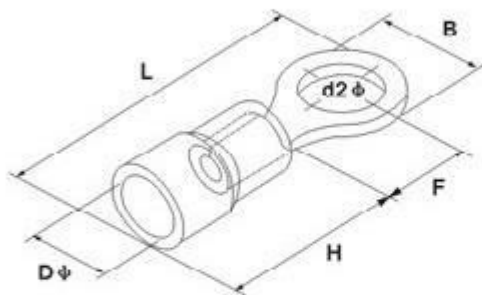

Section: 1.5 ~ 2.5mm<sup>2</sup>( AWG 16~14)

I<sub>max</sub>=27A

0.8mm

ITEMNO	DIMENSION							color
	No. bolt	Bolt	B	L	F	H	Dφ	
		d2φ	mm	mm	mm	mm	mm	
RV 2-3	#4	3.2mm	6.6	17.8	4.3	10.0	4.9	blue
RV2-3.5S	#6	3.7mm	6.6	17.8	4.3			
RV2-3.5M	#6	3.7mm	6.6	21.0	7.0			
RV2-3.5L	#6	3.7mm	8.5	22.5	7.75			
RV 2-4S	#8	4.3mm	6.6	21.0	7.0			
RV 2-4L	#8	4.3mm	8.5	22.5	7.75			
RV 2-5S	#10	5.3mm	8.5	22.5	7.75			
RV 2-5L	#10	5.3mm	9.5	22.5	7.25			
RV 2-6S	1/4	6.5mm	9.5	25.0	10.0			
RV 2-6	1/4	6.5mm	12.0	27.6	11.0			
RV 2-8	5/16	8.4mm	12.0	27.6	11.0			
RV2-8L	5/16	8.4mm	14.5	30.2	22.0			
RV 2-10	3/8	10.5mm	13.6	30.2	13.9			
RV2-10L	3/8	10.5mm	19.2	35.0	16.0			
RV 2-12	1/2	13.0mm	19.2	35.0	16.0			

Section: 2.5 ~ 4mm<sup>2</sup>( AWG 14~12)

I<sub>max</sub>=37A

1.0mm

ITEMNO	DIMENSION							color
	No. bolt	Bolt	B	L	F	H	Dφ	
		d2φ	mm	mm	mm	mm	mm	
RV 3.5-4	#8	4.3mm	8.0	24.5	7.7	12.5	6.2	black
RV3.5-5S	#10	5.3mm	8.0	24.5	7.7			
RV3.5-5M	#10	5.3mm	9.5	25.5	8.3			
RV3.5-5L	#10	5.3mm	12.0	27.9	7.7			
RV 3.5-6	1/4	6.5mm	12.0	27.9	7.7			
RV 3.5-8	5/16	8.4mm	15.0	32.0	13.5			
RV 3.5-10	3/8	10.5mm	15.0	32.0	13.5			

Section: 4 ~ 6mm<sup>2</sup>( AWG 12~10)

I<sub>max</sub>=48A

1.0mm

ITEMNO	DIMENSION							color
	No. bolt	Bolt	B	L	F	H	Dφ	
		d2φ	mm	mm	mm	mm	mm	
RV 5.5-3.5	#6	3.7mm	7.2	21.4	5.9	12.5	6.7	yellow
RV 5.5-4S	#8	4.3mm	7.2	21.4	5.9			
RV 5.5-4L	#8	4.3mm	9.5	25.5	8.3			
RV 5.5-5	#10	5.3mm	9.5	25.5	8.3			
RV 5.5-6	1/4	6.5mm	12.0	30.0	11.0			
RV 5.5-8	5/16	8.4mm	15.0	33.7	13.7			
RV 5.5-10	3/8	10.5mm	15.0	33.7	13.7			
RV 5.5-12	1/2	13.0mm	19.2	38.1	16.0			