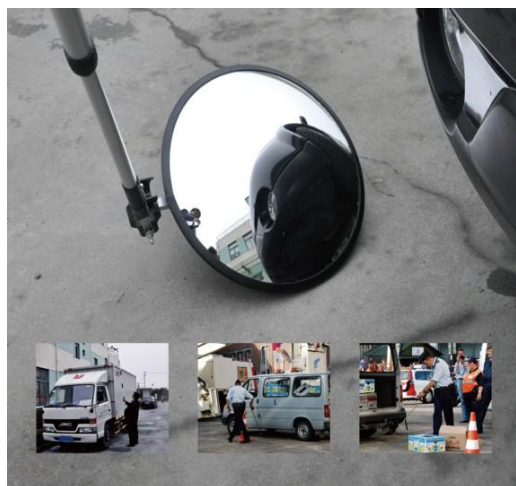

Inspection and rear-view multipurpose mirrors

Aluminium telescopic arm

<i>Stock number</i>	<i>Description</i>
<i>773-9758</i>	<i>Portable Inspection Acrylic Mirror 30 cm</i>
<i>773-9730</i>	<i>Rear View Acrylic Mirror 6.3 x 11.5 cm</i>

Fitting kits (accessories)

<i>Stock number</i>	<i>Description</i>
<i>773-9742</i>	<i>Mirror fitting kit for dia. 7.5 cm pole</i>
<i>773-9746</i>	<i>Mirror fitting kit for dia. 6 cm pole</i>
<i>773-9755</i>	<i>Traffic mirror wall clamp</i>