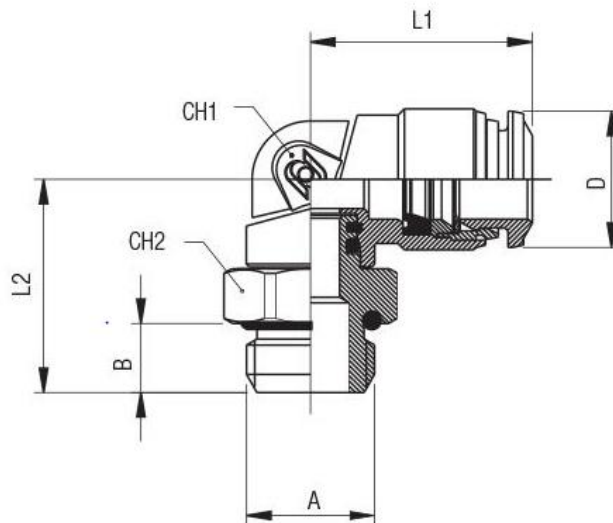

Product Description

The RS PRO orienting elbow male adaptor (parallel) works in - 0.99 bar to 20 bar pressure range. It is mainly used in dairy, coffee machine, vending, food & beverage, medical, vacuum applications. It is available in brass with Food Grade coating. In combination with FEP tubes, it is the most demanded solution for the Food & Beverage market. Because of the special coating it can be used also in aggressive environment. RoHS and REACH compliant.

General Specifications

Material	Nickel Plated Brass
Applications	Lubrication System, Cooling System, Pneumatic Machinery Equipment

Mechanical Specifications

Connection Type	Threaded, Tube
Tube Connection Size	12mm
Coupling Gender	Male
Threaded Connection	3/8 in Male
Thread Size	3/8in
Hose Barb Connection	12mm
Mounting Hole Diameter	21.5mm
Wrench Size1	16
Wrench Size2	20
Length L1	31.3mm
Length L2	23.8mm

Operation Environment Specifications

Minimum Operating Temperature	-15°C
Maximum Operating Temperature	190°C

Similar Products

Parameters	2312758	2312760
Brand	RS PRO	RS PRO
Thread Size	1/8in	1/8in
Wrench Size1	9	11
Wrench Size2	13	13
Length L1	18mm	21mm
Length L2	16.1mm	18.1mm