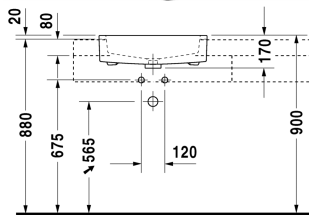

Semi-recessed washbasin # 0314550000 / 0314550030 / 0314550060

| < 550 mm > |

8377 Fogo

Semi-recessed washbasin	Dimension	Weight	Order number
with overflow, with tap platform, fixings for installation in wooden consoles included, 550 mm			
Colors			
00 White Alpin			
Variant			
●	550 x 470 mm	17.600 kilogram	0314550000
● ● ●	550 x 470 mm	17.600 kilogram	0314550030
⊗	550 x 470 mm	17.600 kilogram	0314550060
Sanitary ceramics with the special WonderGliss surface finish will remain clean and attractive-looking for a long time to come. When ordering WonderGliss please add a "1" as eleventh digit to the model number.			

All drawings contain the necessary measurements which are subject to standard tolerances. They are stated in mm and are non-binding. Exact measurements, in particular for customised installation scenarios, can only be taken from the finished ceramic piece.