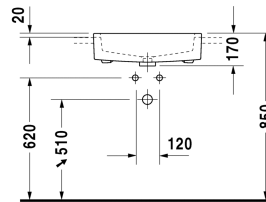

Semi-recessed washbasin # 0314550000 / 0314550030 / 0314550060

| < 550 mm > |

8377 Fogo

Semi-recessed washbasin	Dimension	Weight	Order number
with overflow, with tap platform, fixings for installation in wooden consoles included, 550 mm			
Colors			
00 White Alpin			
Variant			
●	550 x 470 mm	17.600 kilogram	0314550000
● ● ●	550 x 470 mm	17.600 kilogram	0314550030
⊗	550 x 470 mm	17.600 kilogram	0314550060
Sanitary ceramics with the special WonderGliss surface finish will remain clean and attractive-looking for a long time to come. When ordering WonderGliss please add a "1" as eleventh digit to the model number.			

All drawings contain the necessary measurements which are subject to standard tolerances. They are stated in mm and are non-binding. Exact measurements, in particular for customised installation scenarios, can only be taken from the finished ceramic piece.