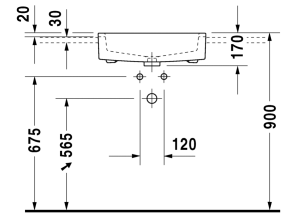

Semi-recessed washbasin # 0314550000 / 0314550030 / 0314550060

| < 550 mm > |

8377 Fogo

Semi-recessed washbasin	Dimension	Weight	Order number
with overflow, with tap platform, fixings for installation in wooden consoles included, 550 mm			
Colors			
00 White Alpin			
Variant			
●	550 x 470 mm	17.600 kilogram	0314550000
● ● ●	550 x 470 mm	17.600 kilogram	0314550030
⊗	550 x 470 mm	17.600 kilogram	0314550060
Sanitary ceramics with the special WonderGliss surface finish will remain clean and attractive-looking for a long time to come. When ordering WonderGliss please add a "1" as eleventh digit to the model number.			

All drawings contain the necessary measurements which are subject to standard tolerances. They are stated in mm and are non-binding. Exact measurements, in particular for customised installation scenarios, can only be taken from the finished ceramic piece.