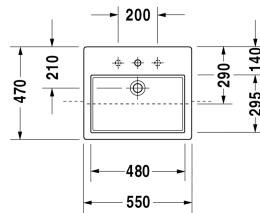

Semi-recessed washbasin # 0314550000 / 0314550030 / 0314550060

| < 550 mm > |

8377 Fogo

Semi-recessed washbasin	Dimension	Weight	Order number
with overflow, with tap platform, fixings for installation in wooden consoles included, 550 mm			
Colors			
00 White Alpin			
Variant			
●	550 x 470 mm	17.600 kilogram	0314550000
● ● ●	550 x 470 mm	17.600 kilogram	0314550030
⊗	550 x 470 mm	17.600 kilogram	0314550060
Sanitary ceramics with the special WonderGliss surface finish will remain clean and attractive-looking for a long time to come. When ordering WonderGliss please add a "1" as eleventh digit to the model number.			

All drawings contain the necessary measurements which are subject to standard tolerances. They are stated in mm and are non-binding. Exact measurements, in particular for customised installation scenarios, can only be taken from the finished ceramic piece.