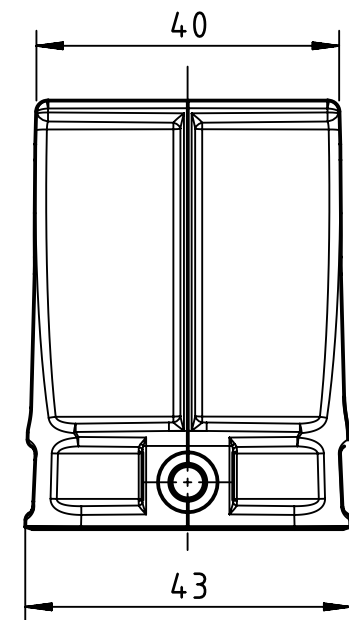

1 2 3 4 5 6

A

B

C

D

	FREE SIZE TOL':			TITLE		REV.
				RS Pro 6B hood, top entry M25		A
	DRAWN BY	Limei.L	2018.3.22	SIZE	PART NUMBER	SHEET
	CHECKED BY	Andy.Y	2018.3.22		A4	1715693
APPROVED. BY	Steven.W	2018.3.22	SCALE 1:1	MATERIAL:	UNIT: mm	