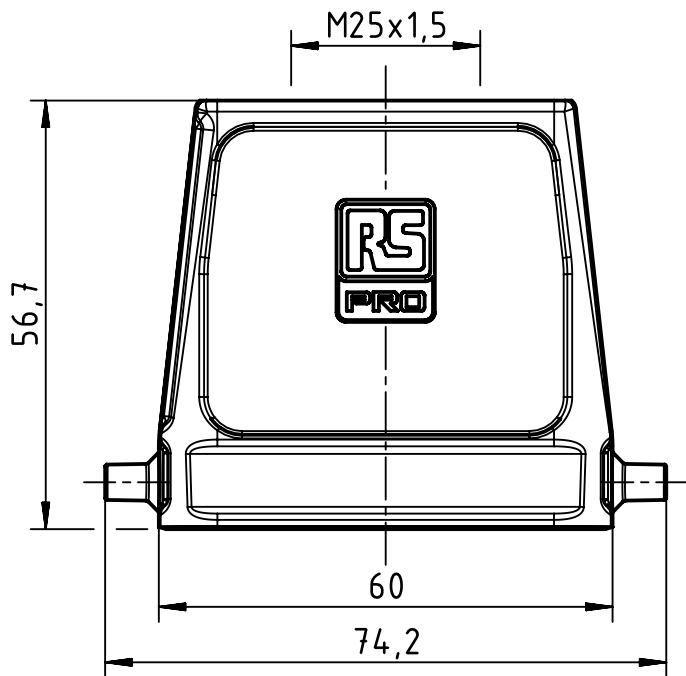

1 2 3 4 5 6

A

B

C

D

	FREE SIZE TOL':			TITLE		REV.
				RS Pro 6B hood, top entry M25		A
	DRAWN BY	Limei.L	2018.3.22	SIZE	PART NUMBER	SHEET
	CHECKED BY	Andy.Y	2018.3.22		A4	1715693
APPROVED. BY	Steven.W	2018.3.22	SCALE 1:1	MATERIAL:	UNIT: mm	