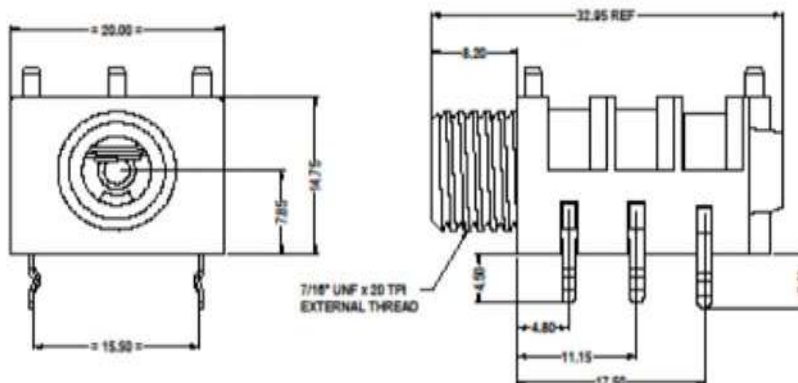

ENGLISH

Datasheet

RS PRO 1/4" MONO PC MOUNT JACK SOCKET

Stock No: 2050434,2213584

SUPPLIED WITH BLACK PLASTIC NUT.