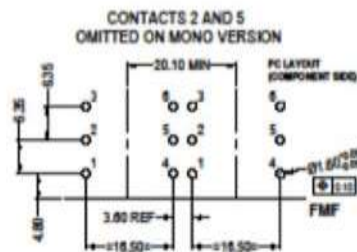

ENGLISH

Datasheet

RS PRO 1/4" MONO PC MOUNT JACK SOCKET

Stock No: 2050434,2213584

SUPPLIED WITH BLACK PLASTIC NUT.