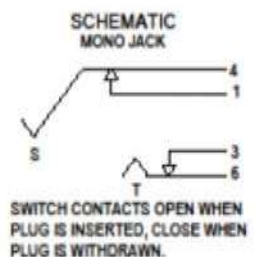

ENGLISH

Datasheet

RS PRO 1/4" MONO PC MOUNT JACK SOCKET

Stock No: 2050434,2213584

SUPPLIED WITH BLACK PLASTIC NUT.