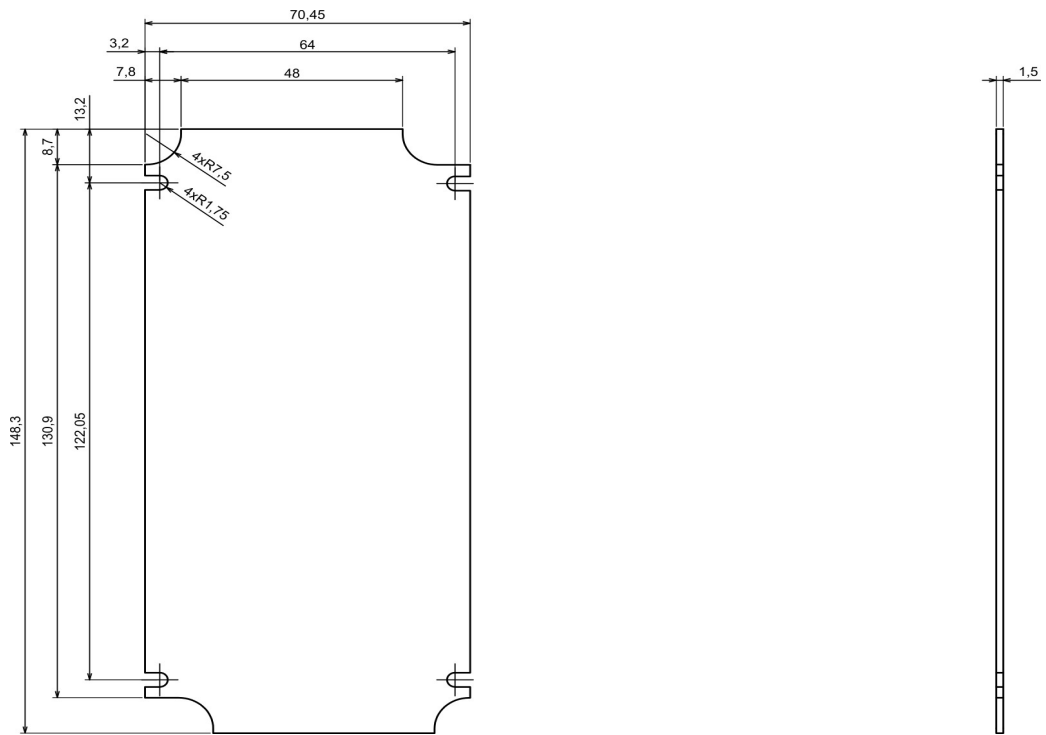

## Features and Benefits

- Made of galvanized steel

[rspro.com](https://rspro.com)

All dimensions are given within +/-0,5mm tolerance

CE