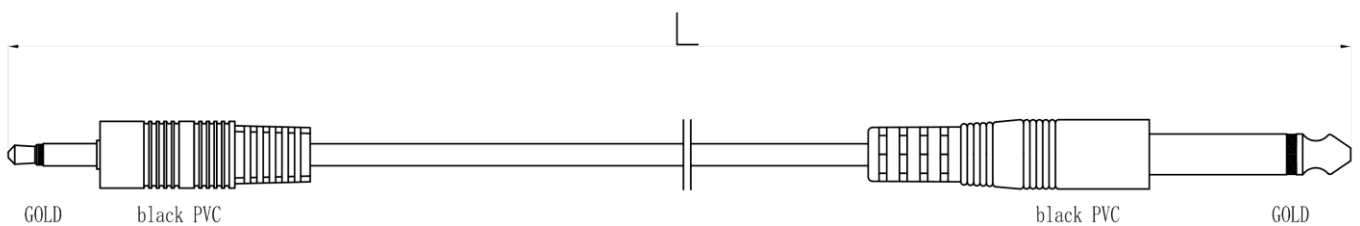

Datasheet

RS PRO 2m Mono 6.35mm Jack to 3.5mm Jack Cable

Stock number: 2368989

EN

The RS-PRO range of cables 6.35mm to 3.5mm Mono cables are ideal for connecting between two pieces of audio equipment that have 3.5mm / 6.35mm sockets.

These types of mono jacks are also be referred to as TS (Tip Sleeve) connectors. They are assembled with gold connectors for a high-quality finish that also provide anti-corrosive properties.

- 2m
- 6.35mm Jack
- 3.5mm Jack
- Mono Audio
- Gold Connectors

1. CABLE: 0.12CU*18+0.12CCS*28+OD3.5mm, BLACK COLOR , PVC JACKET.
2. CONNECTORS: ϕ 3.5mm MONO PLUG*1PCS, ϕ 6.35mm MONO PLUG*1PCS,
3. MOLD ASSEMBLY, BLACK COLOR
4. OPEN/SHORT TEST: 100% TEST.
5. ROHS COMPLIANT