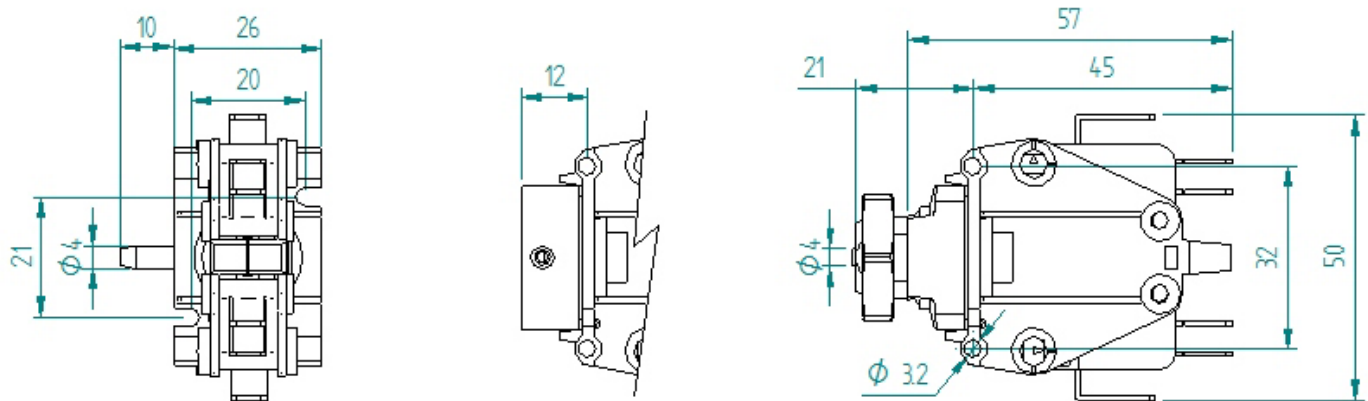

Datasheet

ENGLISH

DPCO Through Panel Momentary Air Switch

RS Stock No. 319-742

FEATURES:

- Double pole changeover switch
- Electrical rating 21A 250V AC
- Back entry 4mm spout
- Use with 3mm I/D tubing