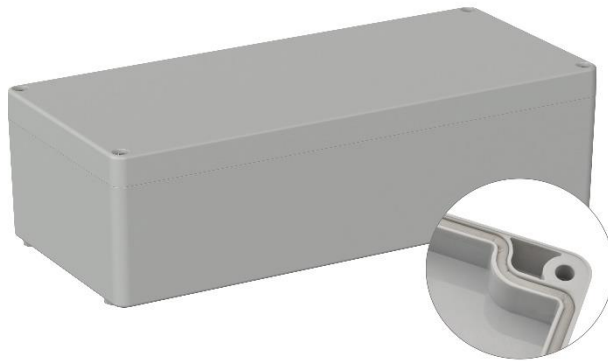

Datasheet

RS PRO ABS Enclosure, Light Grey, IP65

Stock No: 201-0199

Technical Specifications:

Body Material	ABS
Length	340 mm
Width	150 mm
Height	100 mm
IP	IP65
Colour	Light Grey