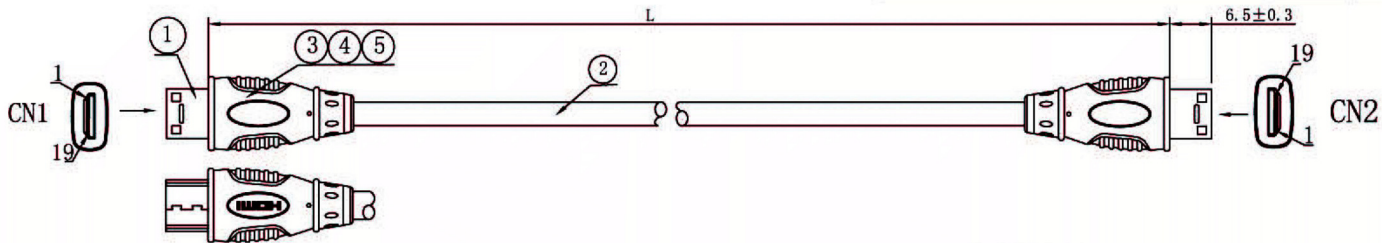

Datasheet

RS PRO 3mtr HDMI Type C (Mini) M-M High Speed with Ethernet Cable

Stock number: 182-8579

EN

The RSPRO 3 metre male to male HDMI type C cable which has a black PVC jack and an outer diameter of 6mm. The connectors have a gold flash covering to prevent corrosion.

The connector hoods are also made of black PVC.

HDMI is possibly the most common display connection on the market which can be found on devices ranging from PC's, Bluray players, games consoles and more. Mini HDMI, not to be confused with micro HDMI, is most commonly found on DSLR cameras and camcorders.

⑦	MINI TIE	Mini Tie. Color For Black
⑥	POLYBAG	COLOR FOR NATURAL SEE NOTE:2
⑤	H. S TUBE	EVA H. S TUBE, Filmy and tybe. Color Black, ø0.6mm, L:10mm*8PCS L:12mm*2PCS.
④	H. S TUBE	EVA H. S TUBE, Filmy and tybe. Color Black, ø1.5mm, L:6mm*8PCS L:9mm*8PCS.
③	MOLD HOOD	Shore A 80PVC (UL94-2) color For BLACK
②	CABLE	HDMI 30AWG (7/0. 102BC*1P+E+WAM) *4+7/0. 102TC*1P+7/0. 102TC*5C+AEB B=0.12mm/5*16 AL-MG JACKET COLOR:PVC/BLACK (BK20) OD:6.0mm
①	HDMI CONNECTOR	19P/M conector Crinping Type, The Pin Gold Plating, the shell for Gold Plating