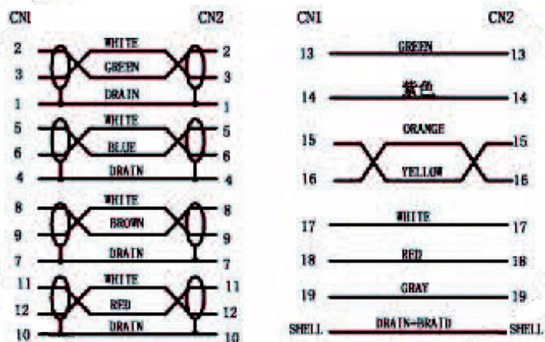

Datasheet

RS PRO 3mtr HDMI Type C (Mini) M-M High Speed with Ethernet Cable

Stock number: 182-8579

EN

The RSPRO 3 metre male to male HDMI type C cable which has a black PVC jack and an outer diameter of 6mm. The connectors have a gold flash covering to prevent corrosion.

The connector hoods are also made of black PVC.

HDMI is possibly the most common display connection on the market which can be found on devices ranging from PC's, Bluray players, games consoles and more. Mini HDMI, not to be confused with micro HDMI, is most commonly found on DSLR cameras and camcorders.

⑦	MINI TIE	Mini Tie. Color For Black
⑥	POLYBAG	COLOR FOR NATURAL SEE NOTE:2
⑤	H. S TUBE	EVA H. S TUBE, Filmy and tybe. Color Black, ø0.6mm, L:10mm*8PCS L:12mm*2PCS.
④	H. S TUBE	EVA H. S TUBE, Filmy and tybe. Color Black, ø1.5mm, L:6mm*8PCS L:9mm*8PCS.
③	MOLD HOOD	Shore A 80PVC (UL94-2) color For BLACK
②	CABLE	HDMI 30AWG (7/0. 102BC*1P+E+WAM) *4+7/0. 102TC*1P+7/0. 102TC*5C+AEB B=0.12mm/5*16 AL-MG JACKET COLOR:PVC/BLACK (BK20) OD:6.0mm
①	HDMI CONNECTOR	19P/M conector Crinping Type, The Pin Gold Plating, the shell for Gold Plating