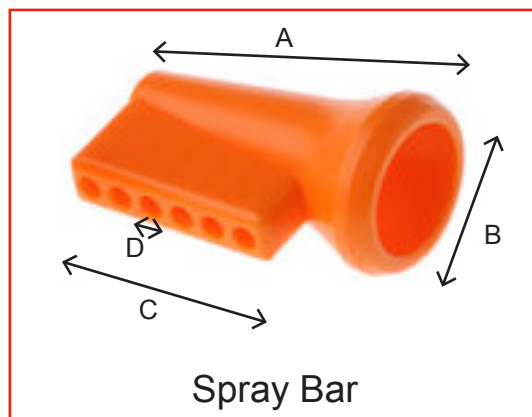

Datasheet

RS Pro 90° Nozzle Kit for 1/2" System

Description	A mm	B mm	C mm
1/2" x 90° Nozzle: Small	30	36	6.8
1/2" x 90° Nozzle: Medium	30	37	9.5
1/2" x 90° Nozzle: Large	30	39	12.5

Description	A mm	B mm	C mm	D mm
1/2" Spray Bar	31	57	43	4.2