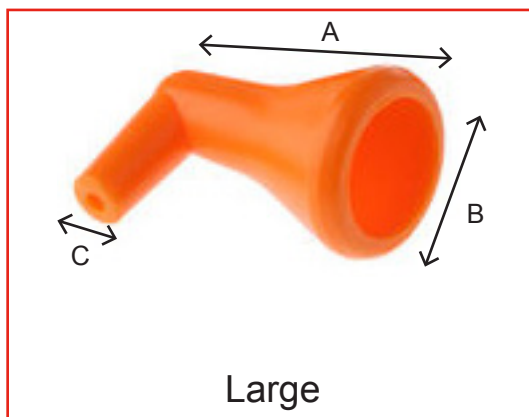

### Specifications:

Four piece nozzle kit includes the following nozzles:

- 1 x 1/16" nozzle
- 1 x 1/8 in. nozzle
- 1 x 1/4 in. nozzle
- 1 x Spray bar nozzle

Order Code	Manufacturers Code	Description
623-5353	CS-100-265	90° Nozzle Kit

## RS Pro 90° Nozzle Kit for 1/2" System

Description	A mm	B mm	C mm
1/2" x 90° Nozzle: Small	30	36	6.8
1/2" x 90° Nozzle: Medium	30	37	9.5
1/2" x 90° Nozzle: Large	30	39	12.5

Description	A mm	B mm	C mm	D mm
1/2" Spray Bar	31	57	43	4.2