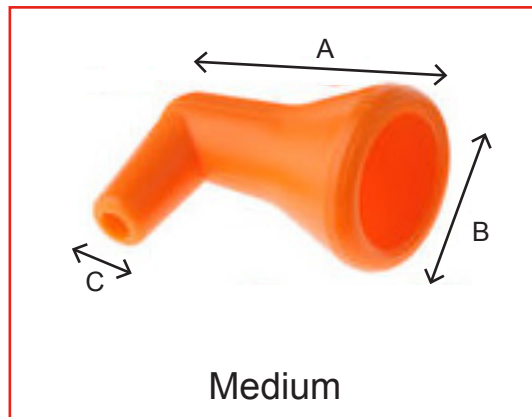

Datasheet

RS Pro 90° Nozzle Kit for 1/2" System

Description	A mm	B mm	C mm
1/2" x 90° Nozzle: Small	30	36	6.8
1/2" x 90° Nozzle: Medium	30	37	9.5
1/2" x 90° Nozzle: Large	30	39	12.5

Description	A mm	B mm	C mm	D mm
1/2" Spray Bar	31	57	43	4.2