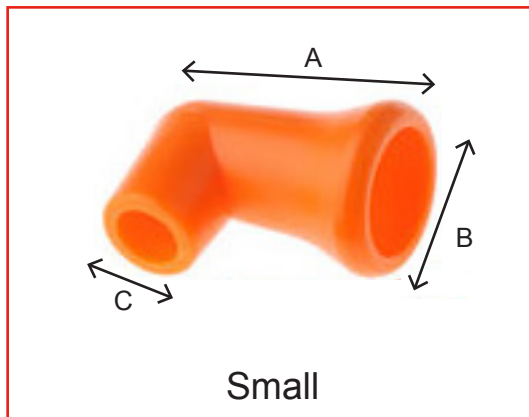

Datasheet

RS Pro 90° Nozzle Kit for 1/2" System

Description	A mm	B mm	C mm
1/2" x 90° Nozzle: Small	30	36	6.8
1/2" x 90° Nozzle: Medium	30	37	9.5
1/2" x 90° Nozzle: Large	30	39	12.5

Description	A mm	B mm	C mm	D mm
1/2" Spray Bar	31	57	43	4.2