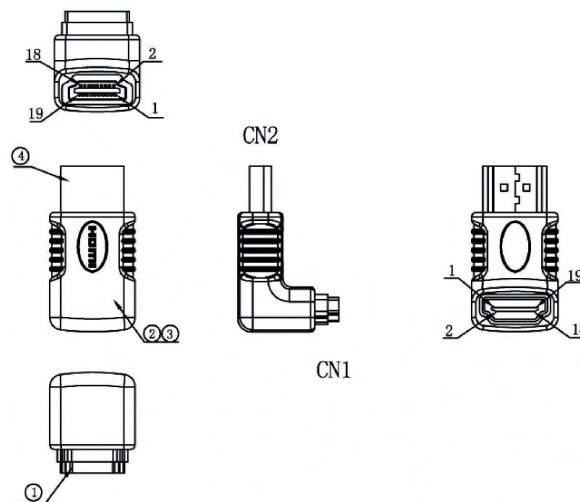

## RS PRO HDMI 90° Right Angle Male to Female Adapter, Black

Stock number: 2299964

EN

The RS PRO HDMI right angle male to female adapter has a black PVC shell and metal connectors which are gold plated, and has all 19 pins connected.

Due to the positioning of the HDMI ports on some screens or devices, using right angled adapters can relieve the stress on the cable.

HDMI is possibly the most common display connection on the market which can be found on devices ranging from PC's, Bluray players, games consoles and more.

PIN OUT			
P1	P2	P1	P2
1	1	11	11
2	2	12	12
3	3	13	13
4	4	14	14
5	5	15	15
6	6	16	16
7	7	17	17
8	8	18	18
9	9	19	19
10	10	铁壳	铁壳

⑤	L:90mm * W:70mm * T:0.08mm
④	HDMI 19P/AM comector Crinping Type, The Pin Gold Plating, the shell for Gold Plating
③	30AWG (7/0. 102TC) JACKET COLOR:BLACK; OD:0. 55mm (BDF002) L:25±5mm
②	Shore A 80PVC (UL94-2) color For BLACK
①	HDMI 19P/FM comector Crinping Type, The Pin Gold Plating, the shell for Gold Plating