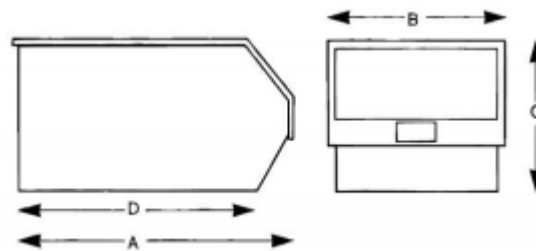

### Mechanical Specifications

<b>Volume</b>	31.4 litres
<b>Maximum Container Stack Height</b>	6mm
<b>Maximum Stack Load Capacity</b>	42kg
<b>Weight</b>	28kg

External dimensions		
<b>Dimension</b>	510mm x 315mm x 200mm	
<b>Depth</b>	510mm	(Overall)
<b>Width</b>	315mm	(Overall)
<b>Height</b>	200mm	(Overall)
<b>Base Length</b>	450mm	(Overall)

Internal dimensions	
Dimension	470mm x 270mm x 188mm
Depth	470mm
Width	270mm
Height	188mm
Base Length	435mm

**Operation Environment Specifications**

Operating Temperature Range	-15°C to + 50°C
-----------------------------	-----------------

**Approvals**

Compliance/Certifications	BS IEC 61340-5-1:2007
---------------------------	-----------------------

All Dimensions in mm	SIZE 1	SIZE 2	SIZE 3	SIZE 4	SIZE 5	SIZE 6	SIZE 7
(A) Overall Length	90	167	240	350	350	376	510
(B) Overall Width	100	101	150	205	205	419	315
(C) Overall Height	50	76	130	130	181	180	200
(D) Overall Base Length	64	143	200	300	300	310	450
(A) Internal Length	80	154	223	330	330	350	470
(B) Internal Width	88	88	128	179	177	378	270
(C) Internal Height	42	63	120	117	167	164	188
(D) Internal Base Length	65	131	188	287	287	295	435
Volumes (Litres)	0.46	1.27	4.6	9.1	12.8	28.3	31.4
Maximum Container Stack Height – (See Details Opposite)	7	5	4	6	4	8	6
Maximum Stack Load Capacity (kg)	12	12	30	36	45	60	42