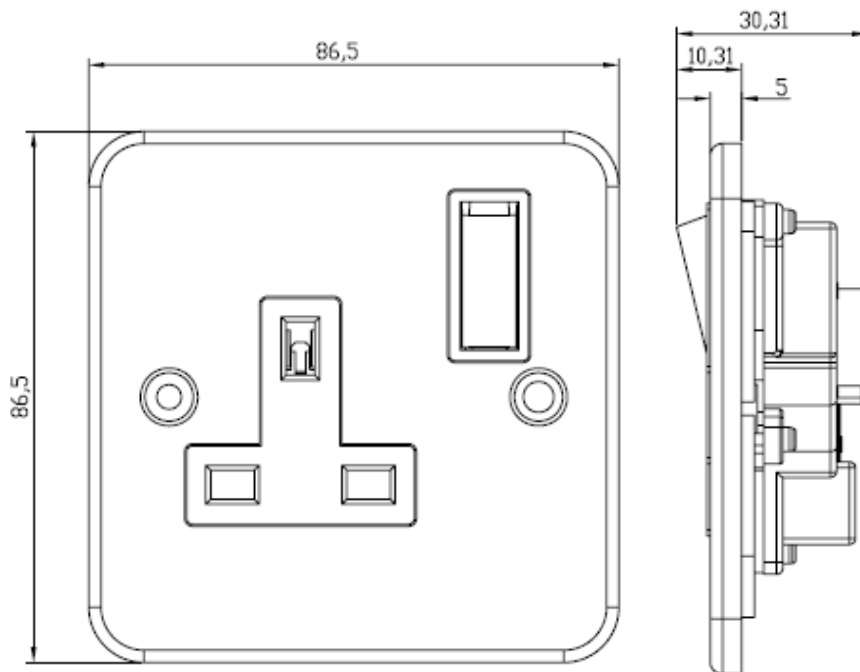

# Metalclad 2 Gang Unswitched Socket 13A

**Specification:**

**Socket Type:** BS 1363

**Voltage Rating:** 250V

**Current Rating:** 13A

**Earth Terminal**

**Dimension:** 144 x 87 x 50

**Material:** Mild steel with powder coated

**Colour:** Gray

**Accessory:**

13A METALCLAD SINGLE SOCKET RS Stock No.: 768-3501

13A METALCLAD SINGLE SWITCHED SOCKET, WHITE INSERT RS Stock No.: 768-3504

13A METALCLAD TWIN SOCKET RS Stock No.: 768-3508