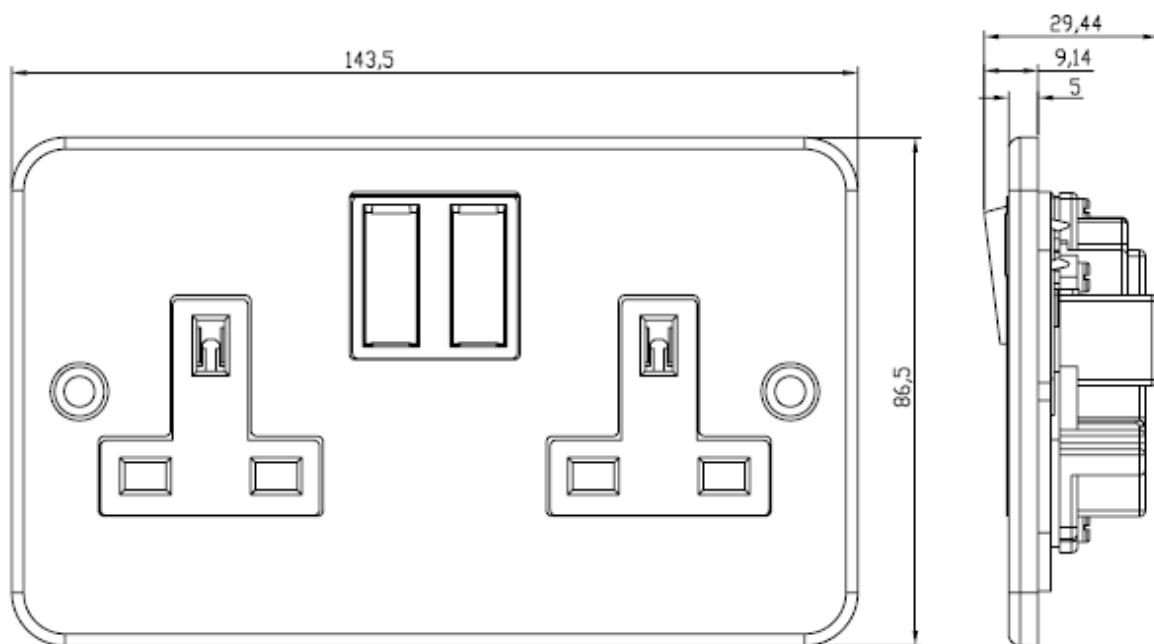

# Metalclad 2 Gang Unswitched Socket 13A

**Specification:**

**Socket Type:** BS 1363

**Voltage Rating:** 250V

**Current Rating:** 13A

**Earth Terminal**

**Dimension:** 144 x 87 x 50

**Material:** Mild steel with powder coated

**Colour:** Gray

**Accessory:**

13A METALCLAD SINGLE SOCKET RS Stock No.: 768-3501

13A METALCLAD SINGLE SWITCHED SOCKET, WHITE INSERT RS Stock No.: 768-3504

13A METALCLAD TWIN SOCKET RS Stock No.: 768-3508

13A METALCLAD FUSED SPUR UNIT RS Stock No.: 768-3510

13A METALCLAD FUSED & SWITCHED DP SPUR RS Stock No.: 768-3514

13A METALCLAD TWIN SWITCHED SOCKET RS Stock No: 768-3517

20A DP METALCLAD SWITCH WITH NEON RS Stock No.: 768-3520