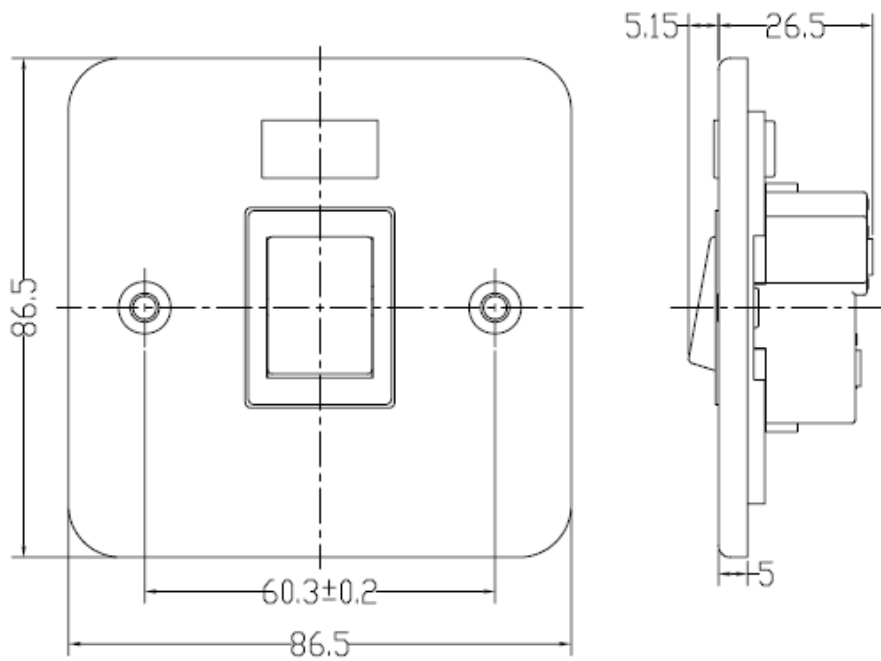

# Metalclad 2 Gang Unswitched Socket 13A

**Specification:**

**Socket Type:** BS 1363

**Voltage Rating:** 250V

**Current Rating:** 13A

**Earth Terminal**

**Dimension:** 144 x 87 x 50

**Material:** Mild steel with powder coated

**Colour:** Gray

**Accessory:**

13A METALCLAD SINGLE SOCKET RS Stock No.: 768-3501

13A METALCLAD SINGLE SWITCHED SOCKET, WHITE INSERT RS Stock No.: 768-3504

13A METALCLAD TWIN SOCKET RS Stock No.: 768-3508

13A METALCLAD FUSED SPUR UNIT RS Stock No.: 768-3510

13A METALCLAD FUSED & SWITCHED DP SPUR RS Stock No.: 768-3514

13A METALCLAD TWIN SWITCHED SOCKET RS Stock No: 768-3517

20A DP METALCLAD SWITCH WITH NEON RS Stock No.: 768-3520