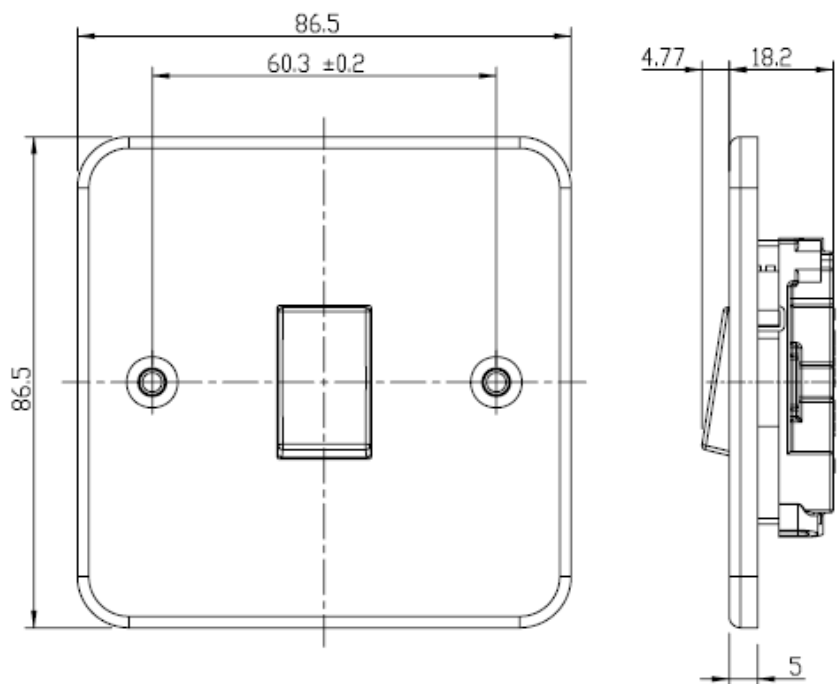

# Metalclad 2 Gang Unswitched Socket 13A

**Specification:**

**Socket Type:** BS 1363

**Voltage Rating:** 250V

**Current Rating:** 13A

**Earth Terminal**

**Dimension:** 144 x 87 x 50

**Material:** Mild steel with powder coated

13A METALCLAD FUSED SPUR UNIT RS Stock No.: 768-3510

13A METALCLAD FUSED & SWITCHED DP SPUR RS Stock No.: 768-3514

13A METALCLAD TWIN SWITCHED SOCKET RS Stock No: 768-3517

20A DP METALCLAD SWITCH WITH NEON RS Stock No.: 768-3520