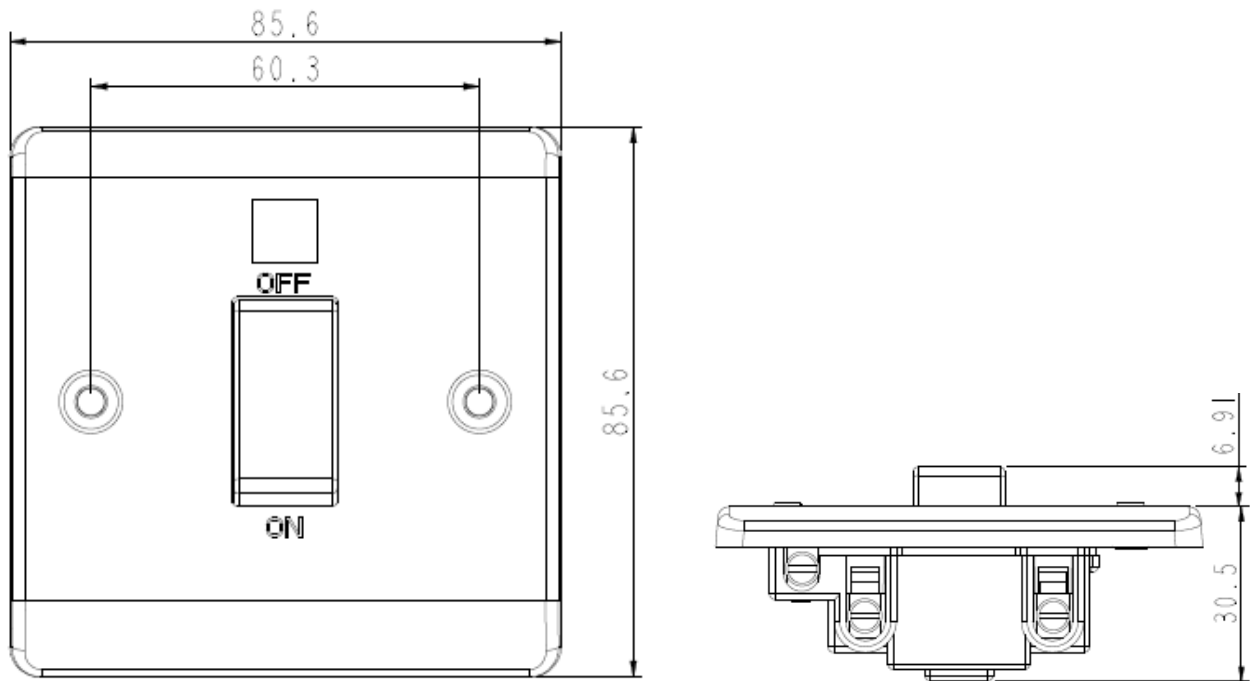

45A DP METALCLAD SWITCH WITH NEON RS Stock No.: 768-3539