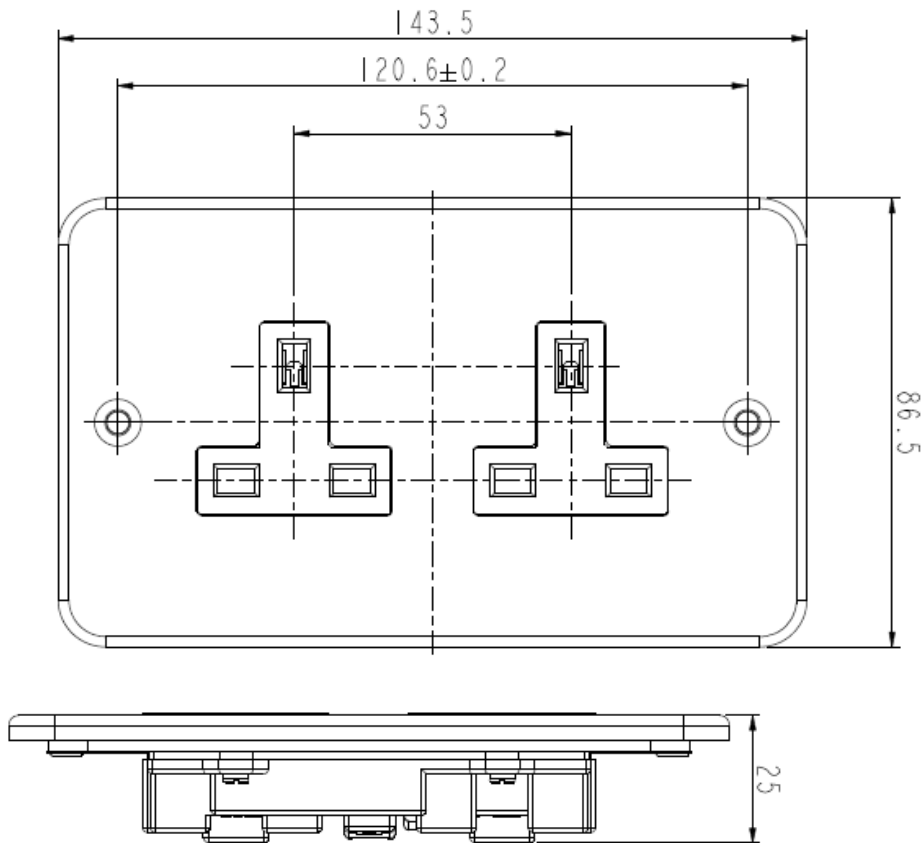

13A METALCLAD TWIN SOCKET RS Stock No.: 768-3508