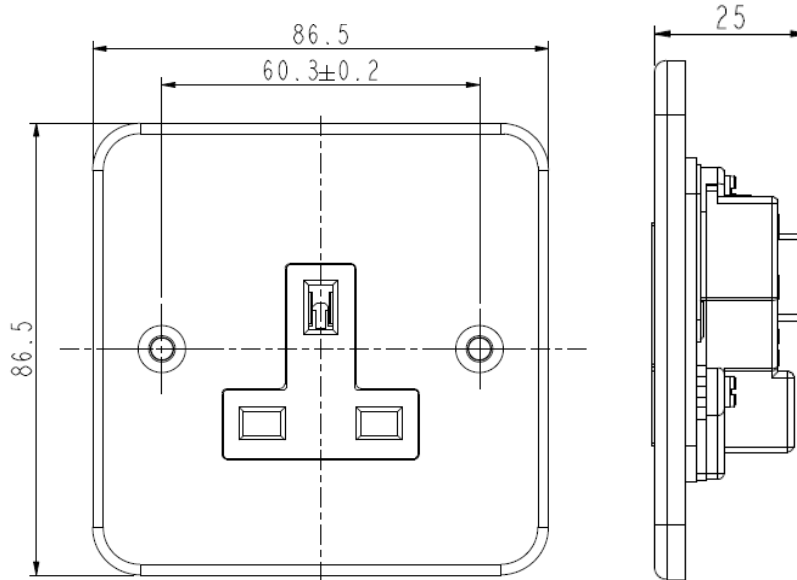

13A METALCLAD SINGLE SOCKET RS Stock No.: 768-3501