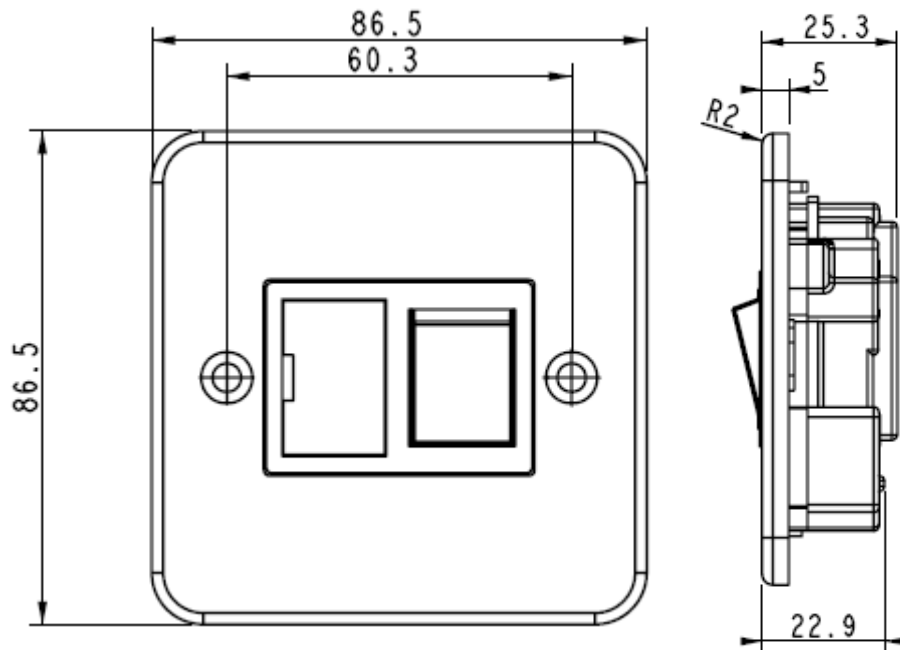

# Metalclad 2 Gang Unswitched Socket 13A

**Specification:**

**Socket Type:** BS 1363

**Voltage Rating:** 250V

**Current Rating:** 13A

**Earth Terminal**

**Dimension:** 144 x 87 x 50

**Material:** Mild steel with powder coated

**Colour:** Gray

**Accessory:**

13A METALCLAD SINGLE SOCKET RS Stock No.: 768-3501

13A METALCLAD SINGLE SWITCHED SOCKET, WHITE INSERT RS Stock No.: 768-3504

13A METALCLAD TWIN SOCKET RS Stock No.: 768-3508

13A METALCLAD FUSED SPUR UNIT RS Stock No.: 768-3510

13A METALCLAD FUSED & SWITCHED DP SPUR RS Stock No.: 768-3514

13A METALCLAD TWIN SWITCHED SOCKET RS Stock No: 768-3517

20A DP METALCLAD SWITCH WITH NEON RS Stock No.: 768-3520