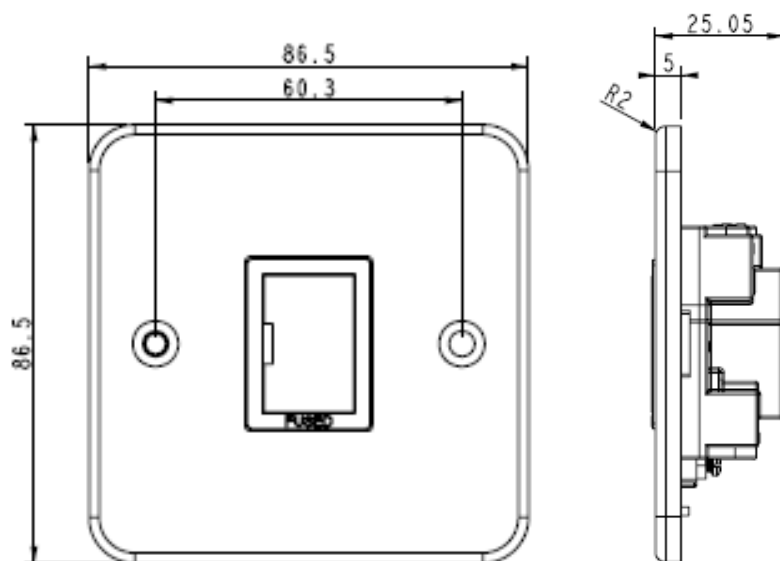

# Metalclad 2 Gang Unswitched Socket 13A

**Specification:**

**Socket Type:** BS 1363

**Voltage Rating:** 250V

**Current Rating:** 13A

**Earth Terminal**

**Dimension:** 144 x 87 x 50

**Material:** Mild steel with powder coated

**Colour:** Gray

**Accessory:**

13A METALCLAD SINGLE SOCKET RS Stock No.: 768-3501

13A METALCLAD SINGLE SWITCHED SOCKET, WHITE INSERT RS Stock No.: 768-3504

13A METALCLAD TWIN SOCKET RS Stock No.: 768-3508

13A METALCLAD FUSED SPUR UNIT RS Stock No.: 768-3510

13A METALCLAD FUSED & SWITCHED DP SPUR RS Stock No.: 768-3514

13A METALCLAD TWIN SWITCHED SOCKET RS Stock No: 768-3517

20A DP METALCLAD SWITCH WITH NEON RS Stock No.: 768-3520