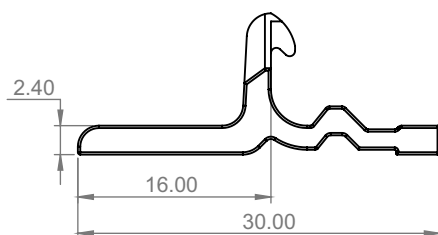

Datasheet

RS PRO - Clip On Bracket

Stock number: 195-1523

EN

Features:

- Plastic clip-on mounting bracket for fixing extruded dovetail enclosures to walls, panels, vehicle bulkheads etc. Bracket clips onto any external dovetail feature on the case.

Datasheet

Product Description:

RS PRO - Clip On Bracket

Brought to you by RS Pro, plastic clip-on mounting bracket for fixing extruded dovetail enclosures to walls, panels, vehicle bulkheads etc. Bracket clips onto any external dovetail feature on the case.

Specifications:

Material	ABS
Finish	Black
Weight	3.5g

Assembly Instructions