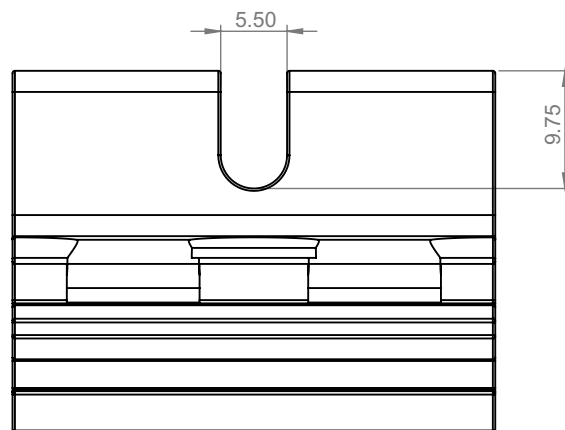

Datasheet

RS PRO - Clip On Bracket

Stock number: 195-1523

EN

Features:

- Plastic clip-on mounting bracket for fixing extruded dovetail enclosures to walls, panels, vehicle bulkheads etc. Bracket clips onto any external dovetail feature on the case.

Datasheet

Product Description:

RS PRO - Clip On Bracket

Brought to you by RS Pro, plastic clip-on mounting bracket for fixing extruded dovetail enclosures to walls, panels, vehicle bulkheads etc. Bracket clips onto any external dovetail feature on the case.

Specifications:

Material	ABS
Finish	Black
Weight	3.5g

Assembly Instructions