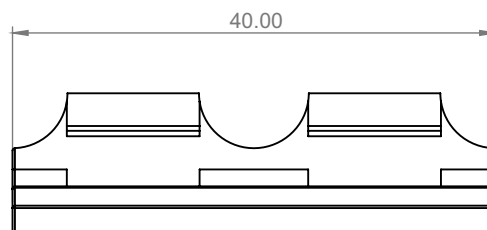

Datasheet

RS PRO - Clip On Bracket

Stock number: 195-1523

EN

Features:

- Plastic clip-on mounting bracket for fixing extruded dovetail enclosures to walls, panels, vehicle bulkheads etc. Bracket clips onto any external dovetail feature on the case.

Datasheet

Product Description:

RS PRO - Clip On Bracket

Brought to you by RS Pro, plastic clip-on mounting bracket for fixing extruded dovetail enclosures to walls, panels, vehicle bulkheads etc. Bracket clips onto any external dovetail feature on the case.

Specifications:

Material	ABS
Finish	Black
Weight	3.5g

Assembly Instructions