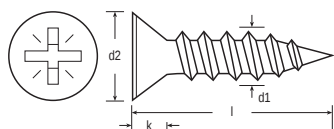

# Recessed Countersunk Stainless Steel A2-304 Woodscrew, to DIN 7997

RS Stock No **4833141**

Size **4.0 x 25mm**

| d1         | No. 4<br>3.0mm | No. 6<br>3.5mm | No. 8<br>4.0mm | No. 10<br>5.0mm | No. 12<br>5.5mm |
|------------|----------------|----------------|----------------|-----------------|-----------------|
| d2         | 5.6            | 6.5            | 7.5            | 9.2             | 10.2            |
| k          | 1.65           | 1.13           | 2.2            | 2.5             | 2.75            |
| Recess No. | 1              | 2              | 2              | 2               | 3               |

## Please view our full range listing below

| RS Stock No | Size (mm) | RS Stock No | Size (mm) |
|-------------|-----------|-------------|-----------|
| 1443524     | 3.0 x 16  | 4833185     | 5.0 x 30  |
| 1443525     | 3.0 x 20  | 4833191     | 5.0 x 40  |
| 1443526     | 3.0 x 25  | 4833208     | 5.0 x 50  |
| 1443527     | 3.5 x 16  | 4833214     | 5.0 x 65  |
| 4833090     | 3.5 x 20  | 1443528     | 5.0 x 75  |
| 4833113     | 3.5 x 25  | 1443529     | 5.0 x 100 |
| 4833129     | 3.5 x 30  |             |           |
| 4833135     | 4.0 x 20  |             |           |
| 4833141     | 4.0 x 25  |             |           |
| 4833157     | 4.0 x 30  |             |           |
| 4833006     | 4.0 x 40  |             |           |
| 4833163     | 4.0 x 50  |             |           |
| 4833179     | 5.0 x 25  |             |           |