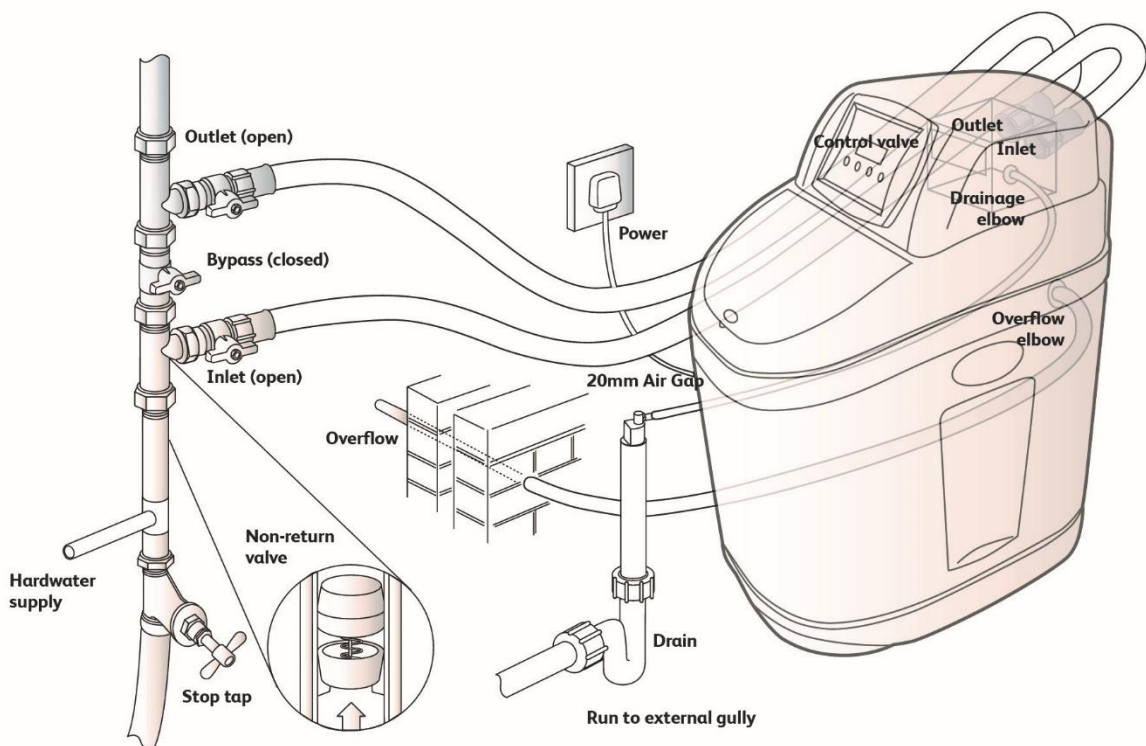

Datasheet

RS PRO 15mm installation kit

Stock No: 195-2197

Features & Benefits:

- Stainless steel hoses
- Suitable for 15mm installation
- Complete kit

Installation line drawing

General – component parts:-

2 x ¾" – 15mm stainless steel hoses

1 x 15mm inlet valve

1 x 15mm outlet valve

1 x 15mm bypass valve

1 x 15mm non return valve