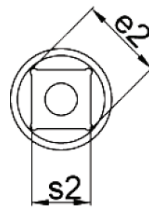

Datasheet

RS Pro 1/4" Drive Hexagon Socket Bits

EN

Product features:

- Fixed ended design
- Chrome Vanadium Molybdenum steel bit
- Chrome Vanadium socket
- Mirror chrome finish

RS CODE NO	\varnothing mm	L mm	L1 mm	
1923769	3	37	18	14
1923770	4	37	18	14
1923771	5	37	18	14
1923772	6	37	18	14
1923773	8	37	18	14