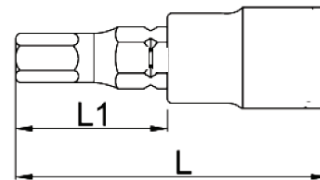

Datasheet

RS Pro 1/4" Drive Hexagon Socket Bits

EN

Product features:

- Fixed ended design
- Chrome Vanadium Molybdenum steel bit
- Chrome Vanadium socket
- Mirror chrome finish

RS CODE NO	\varnothing mm	L mm	L1 mm	
1923769	3	37	18	14
1923770	4	37	18	14
1923771	5	37	18	14
1923772	6	37	18	14
1923773	8	37	18	14