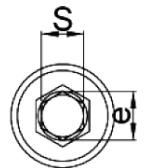

Datasheet

RS Pro 1/4" Drive Hexagon Socket Bits

EN

Product features:

- Fixed ended design
- Chrome Vanadium Molybdenum steel bit
- Chrome Vanadium socket
- Mirror chrome finish

RS CODE NO	\varnothing mm	L mm	L1 mm	
1923769	3	37	18	14
1923770	4	37	18	14
1923771	5	37	18	14
1923772	6	37	18	14
1923773	8	37	18	14