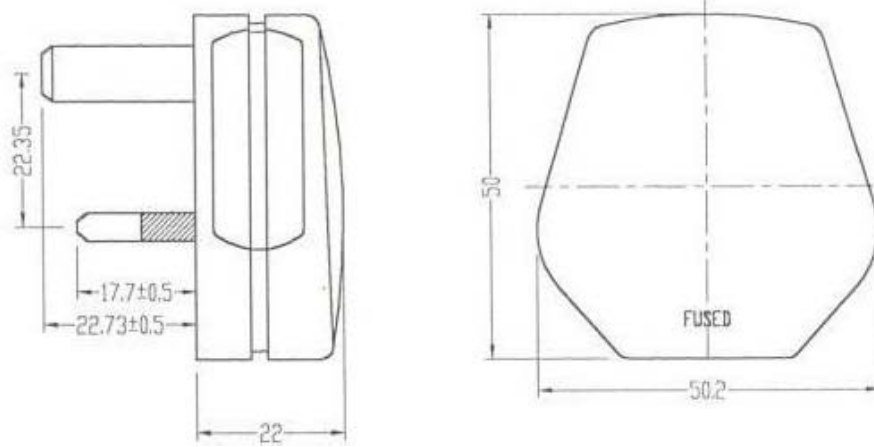

## Features and Benefits

- Thermoplastic body construction
- Standard sleeved pin
- BS1363 connector type
- Current rated for 3 A
- Voltage rated for 250 V ac

ENGLISH

### Specifications:

Body Material	Thermoplastic
Colour	White
Connector Type	BS 1363
Country	UK
Current Rating	3 A
Gender	Male
Mounting Type	Cable Mount
Plug/Socket	Plug
Pole Format	2P+E
Voltage Rating	250 V ac
Dimensions	50.2 x 50 x 22 mm