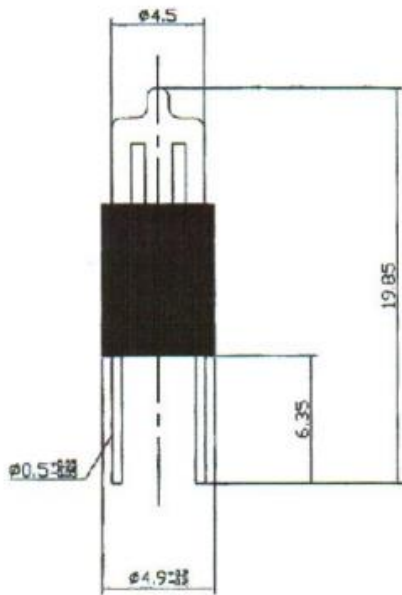

Datasheet

Filament Indicator Lamp

RS Stock number [104-777](#)

Dimensions: (mm)

Specifications

Structure		Design Characteristics	
Bulb Type	T1 ¼	Voltage	100/250V
Bulb Diameter	Ø4.5Max	Amperage	0.25mA±10%
Length	19.85Max	Filament Type	Vacuum Type
Base Type	Bi- pin	Life Hours	50000Hrs
		Gas Type	Neon Gas-Filled