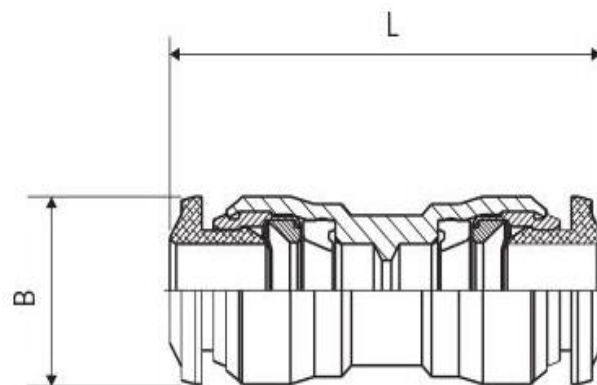

Similar Products

Parameters	2312753	2312755
Brand	RS PRO	RS PRO
Connection Type	Tube	Tube
Hose Barb Connection	6mm	4mm
Mounting Hole Diameter	12.5mm	10.5mm
Length	30.5mm	30.5mm
Material	Nickel Plated Brass	Nickel Plated Brass