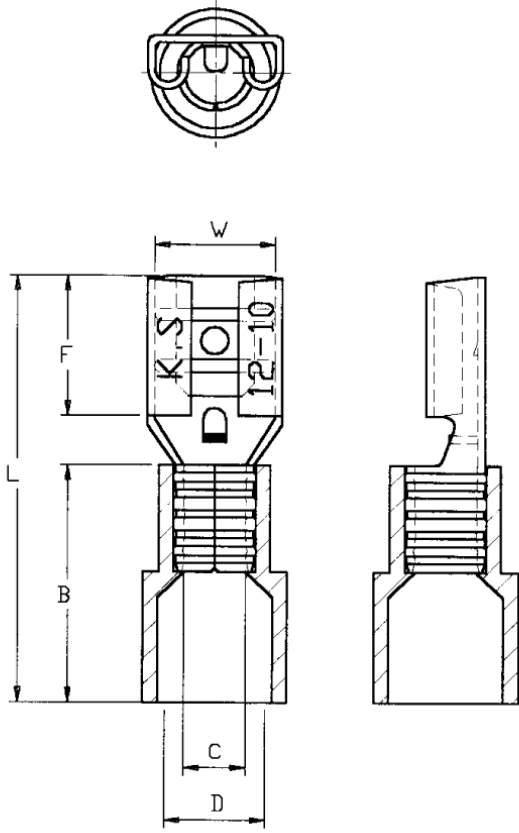

Datasheet

Yellow Insulated Crimp Receptacle

RS Stock number [613-9930](#)

Drawing:

Tolerance	W	F	L	B	D	C
	+0.20	+0.30	+1.00	+0.50	+0.30	+0.20
Size	6.60	7.30	23.50	13.00	6.30	3.40