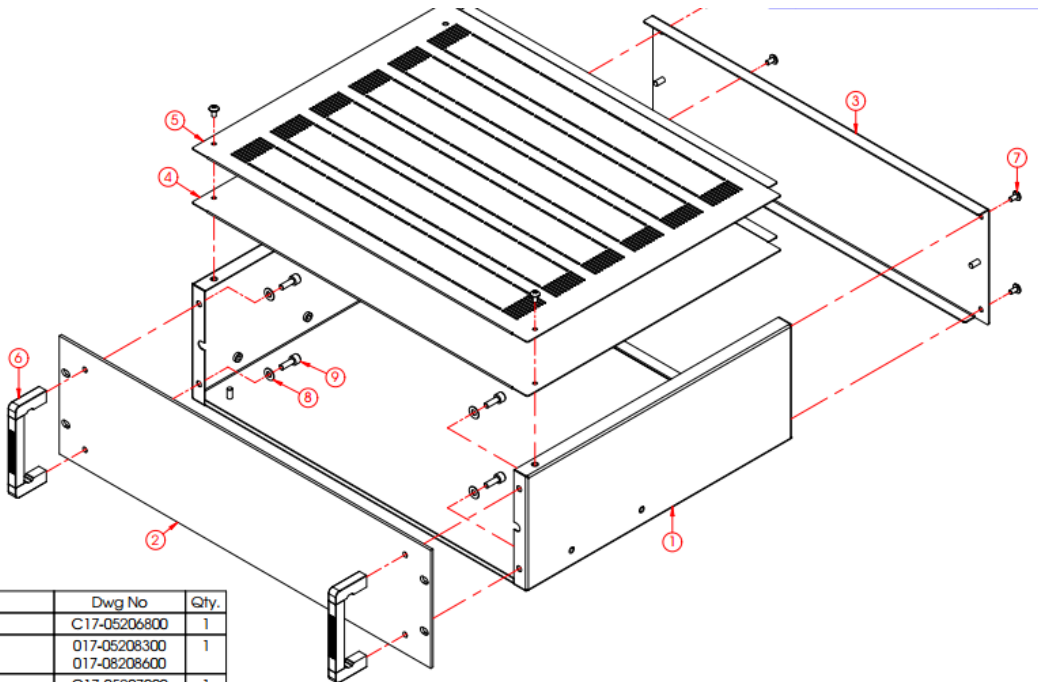

## Rack Case, 3U, 133 x 483 x 350mm

RS Stock number 665-7687

Item	Description	Dwg No	Qty.
1	BASE 350 3U	C17-05206800	1
2	FRONT PANEL 3U (ALUMINIUM)	017-05208300 017-08208600	1
3	REAR PANEL 3U	C17-05207000	1
4	UNVENTED TOP PANEL (350D)	C17-05207100	1
5	VENTED TOP PANEL 350D	C17-052-07200	1
6	HANDLE 3U	017-00904300	2
7	UMBRELLA PHILIPS SCREW M4-8	Hardware	6
8	FLATE WASHER M5 BLACK	Hardware	4
9	HEX SOCKET HD SCREW M5-15 BLACK	Hardware	4