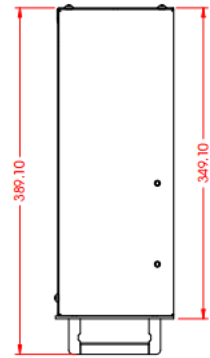

ENGLISH

OPERATIONS
- ASSY
- PACK