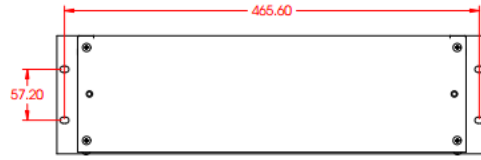

ENGLISH

OPERATIONS
- ASSY
- PACK