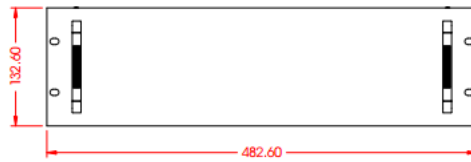

ENGLISH

OPERATIONS
- ASSY
- PACK