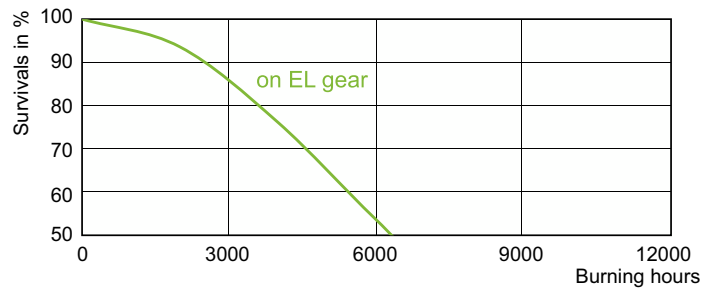

MASTERC colour CDM-T

Lifetime

Lumen Maintenance Diagram - MASTERC CDM-T 250W/830 G12 1CT/12

Life Expectancy Diagram - MASTERC CDM-T 250W/830 G12 1CT/12