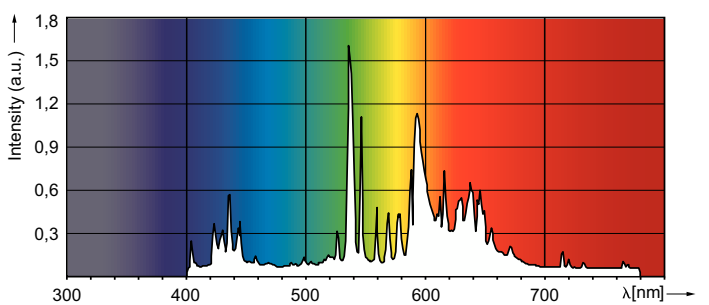

Product data

General Information		Luminous Efficacy (rated) (Nom)	
Cap-Base	G12 [G12]		111 lm/W
Operating Position	UNIVERSAL [Any or Universal (U)]	Color rendering index (CRI)	85
Flux measurement reference	Sphere	Arc Length O (Nom)	12.3 mm
Life to 50% Failures (Nom)	15,000 hour(s)	Operating and Electrical	
Light Technical		Power Consumption	250.0 W
Color Code	830 [CCT of 3000K]	Voltage (Nom)	95 V
Luminous Flux	27,750 lm	Voltage (Nom)	95 V
Color Designation	Warm White (WW)	Controls and Dimming	
Chromaticity Coordinate X (Nom)	0.434	Dimmable	No
Chromaticity Coordinate Y (Nom)	0.398		
Correlated Color Temperature (Nom)	3000 K		

MASTERC colour CDM-T

Mechanical and Housing

Bulb Finish	Clear
Bulb Shape	T24 [T 24mm]

Approval and Application

Energy Efficiency Class	F
Mercury (Hg) Content (Max)	27.5 mg
Mercury (Hg) Content (Nom)	27.5 mg
Energy Consumption kWh/1000 h	250 kWh
EPREL Registration Number	473350

Product Data

Order product name	MASTERC CDM-T 250W/830 G12 1CT/12
--------------------	-----------------------------------

Full product name	MASTERC CDM-T 250W/830 G12 1CT/12
Full product code	871150020801915
Order code	928089805131
Material Nr. (12NC)	928089805131
Numerator - Quantity Per Pack	1
EAN/UPC - Product/Case	8711500208019
Numerator - Packs per outer box	12
EAN/UPC - Case	8711500208026

Dimensional drawing

Product	D (max)	O	L (min)	L (max)	L	C (max)
MASTERC CDM-T 250W/830 G12 1CT/12	25 mm	12.3 mm	71.5 mm	73.5 mm	72.5 mm	135 mm

Photometric data

Light Distribution Diagram - MASTERC CDM-T 250W/830 G12 1CT/12