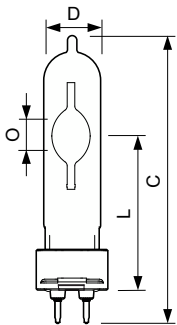

Product data

General Information		Luminous Efficacy (rated) (Nom)	
Cap-Base	G12 [G12]		111 lm/W
Operating Position	UNIVERSAL [Any or Universal (U)]	Color rendering index (CRI)	85
Flux measurement reference	Sphere	Arc Length O (Nom)	12.3 mm
Life to 50% Failures (Nom)	15,000 hour(s)	Operating and Electrical	
Light Technical		Power Consumption	250.0 W
Color Code	830 [CCT of 3000K]	Voltage (Nom)	95 V
Luminous Flux	27,750 lm	Voltage (Nom)	95 V
Color Designation	Warm White (WW)	Controls and Dimming	
Chromaticity Coordinate X (Nom)	0.434	Dimmable	No
Chromaticity Coordinate Y (Nom)	0.398		
Correlated Color Temperature (Nom)	3000 K		

MASTERC colour CDM-T

Mechanical and Housing

Bulb Finish	Clear
Bulb Shape	T24 [T 24mm]

Approval and Application

Energy Efficiency Class	F
Mercury (Hg) Content (Max)	27.5 mg
Mercury (Hg) Content (Nom)	27.5 mg
Energy Consumption kWh/1000 h	250 kWh
EPREL Registration Number	473350

Product Data

Order product name	MASTERC CDM-T 250W/830 G12 1CT/12
--------------------	-----------------------------------

Full product name	MASTERC CDM-T 250W/830 G12 1CT/12
Full product code	871150020801915
Order code	928089805131
Material Nr. (12NC)	928089805131
Numerator - Quantity Per Pack	1
EAN/UPC - Product/Case	8711500208019
Numerator - Packs per outer box	12
EAN/UPC - Case	8711500208026

Dimensional drawing

Product	D (max)	O	L (min)	L (max)	L	C (max)
MASTERC CDM-T 250W/830 G12 1CT/12	25 mm	12.3 mm	71.5 mm	73.5 mm	72.5 mm	135 mm

Photometric data

Light Distribution Diagram - MASTERC CDM-T 250W/830 G12 1CT/12