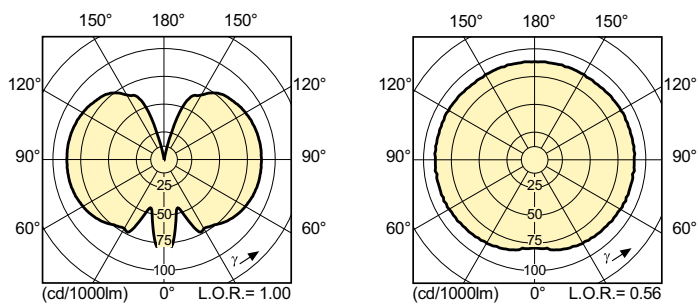

Product data

General Information		Luminous Efficacy (rated) (Nom)	
Cap-Base	G12 [G12]		111 lm/W
Operating Position	UNIVERSAL [Any or Universal (U)]	Color rendering index (CRI)	85
Flux measurement reference	Sphere	Arc Length O (Nom)	12.3 mm
Life to 50% Failures (Nom)	15,000 hour(s)	Operating and Electrical	
Light Technical		Power Consumption	250.0 W
Color Code	830 [CCT of 3000K]	Voltage (Nom)	95 V
Luminous Flux	27,750 lm	Voltage (Nom)	95 V
Color Designation	Warm White (WW)	Controls and Dimming	
Chromaticity Coordinate X (Nom)	0.434	Dimmable	No
Chromaticity Coordinate Y (Nom)	0.398		
Correlated Color Temperature (Nom)	3000 K		

MASTERC colour CDM-T

Mechanical and Housing

Bulb Finish	Clear
Bulb Shape	T24 [T 24mm]

Approval and Application

Energy Efficiency Class	F
Mercury (Hg) Content (Max)	27.5 mg
Mercury (Hg) Content (Nom)	27.5 mg
Energy Consumption kWh/1000 h	250 kWh
EPREL Registration Number	473350

Product Data

Order product name	MASTERC CDM-T 250W/830 G12 1CT/12
--------------------	-----------------------------------

Full product name	MASTERC CDM-T 250W/830 G12 1CT/12
Full product code	871150020801915
Order code	928089805131
Material Nr. (12NC)	928089805131
Numerator - Quantity Per Pack	1
EAN/UPC - Product/Case	8711500208019
Numerator - Packs per outer box	12
EAN/UPC - Case	8711500208026

Dimensional drawing

Product	D (max)	O	L (min)	L (max)	L	C (max)
MASTERC CDM-T 250W/830 G12 1CT/12	25 mm	12.3 mm	71.5 mm	73.5 mm	72.5 mm	135 mm

Photometric data

Light Distribution Diagram - MASTERC CDM-T 250W/830 G12 1CT/12