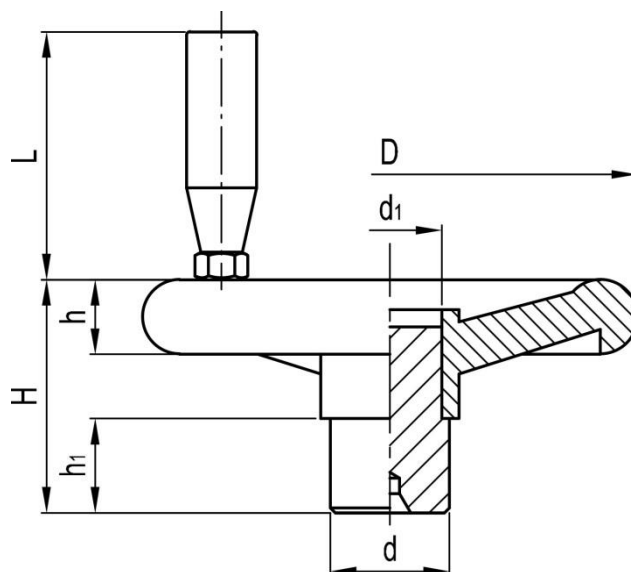

# Four spoke handwheel with revolving handle, through hub

RS Stock No: 1612031

## Specification

Handwheel material: Phenoplast, vegetal fibre reinforced

Revolving handle material: Glass-fibre reinforced technopolymer

Zinc-plated steel visible hub with preformed punching for through-hole

ENGLISH

Stock no	D	d	d1	H	h	h1	L
1612026	100	24	21	47	15	17	51
1612027	120	25	21	49	16	15	70
1612028	140	28	23	54	20	17	70
1612029	160	32	27	56	22	21	85
1612030	200	40	32	72	25	25	85
1612031	250	50	42	82	29	29	95
1612032	300	52	42	95	35	30	95