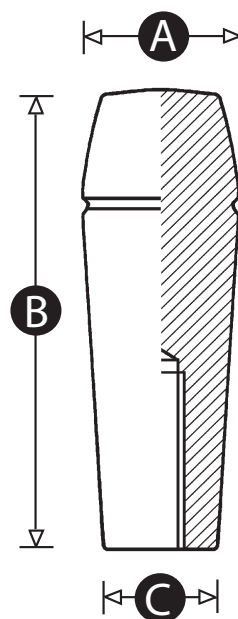

DataSheet

Female Duroplast Handle

ENGLISH

## Material

Duroplast

## Female Thread

Moulded

Part No.	A	B	C	Thread size
686244	20	60	14	M6
686250	24	80	18	M8
686266	28	95	20	M8