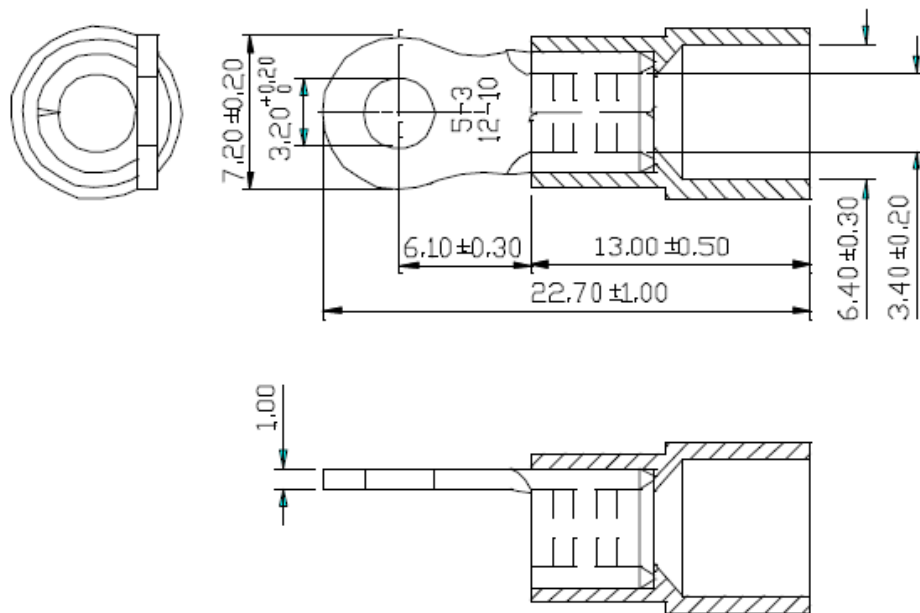

Datasheet

Yellow Crimp Ring Terminal M3 Stud Size, 12 → 10 AWG

RS Stock number [613-9334](#)

Drawing (mm):

Specifications:

1. MAXIMUM ELECTRIC CURRENT:

A.W.G.	12	10
AMP.	35	50

2. MAXIMUM ELECTRICAL RATING:

75°C 600 VOLTS MAX.

3. INSULATION MATERIAL: VINYL

4. INSULATION COLOR: YELLOW

5. TERMINAL MATERIAL: COPPER

6. WIRE RANGE: 12-10A.W.G. (4-6mm²)