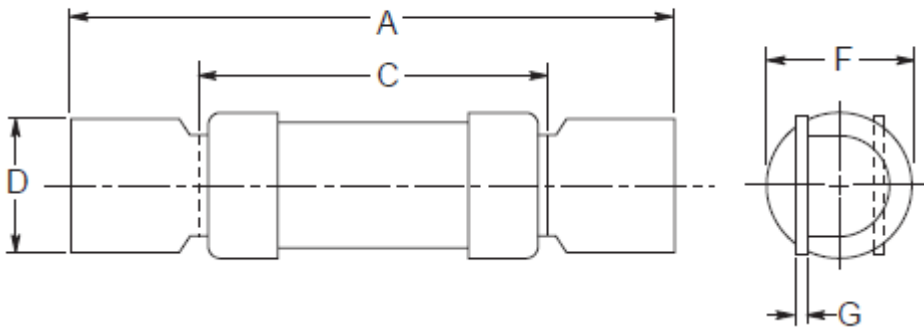

Datasheet

Industrial HRC Fuse

RS Stock number 521-2848

Dimensional Data:

Dimensions - mm

S/N	Amp Rating	Pre-arcing	Total @ 415V	Watts Loss	Rated Voltage (AC)	A	C	D	F	G
521-2810	2	0.8	1	0.5	240	47.0	23.0	12.7	12.0	0.8
521-2832	4	5.4	8	1	240	47.0	23.0	12.7	12.0	0.8
521-2848	6	15	22	1.6	240	47.0	23.0	12.7	12.0	0.8
521-2854	10	28	42	1.2	240	47.0	23.0	12.7	12.0	0.8
521-2860	16	160	250	1.5	240	47.0	23.0	12.7	12.0	0.8
521-2876	20	293	450	1.7	240	47.0	23.0	12.7	12.0	0.8

Time-Current Characteristic Curve (Full Size Curves Available)