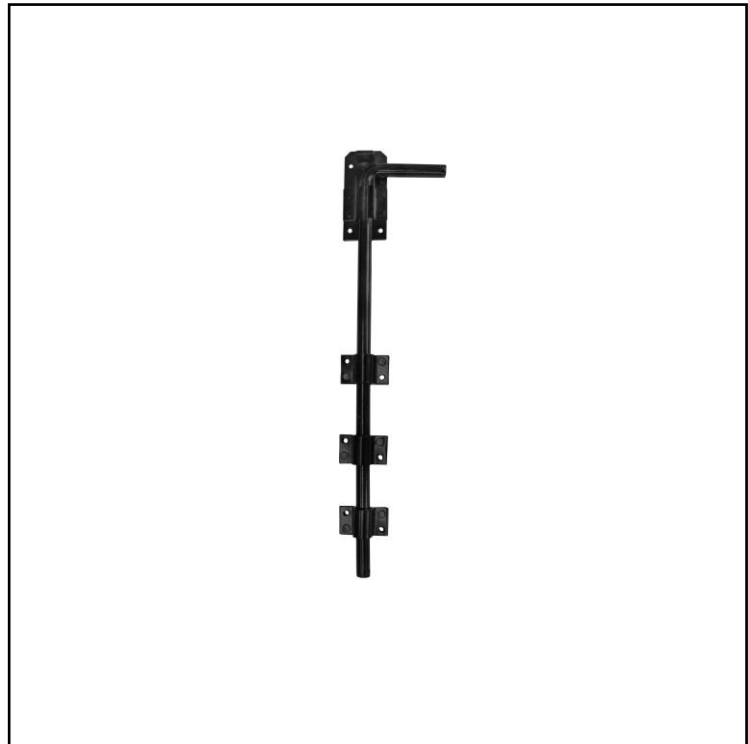

## FEATURES

- Length 304mm
- Made of steel with black finish
- Supplied with plate and ferrule receiver for setting into concrete
- Heavy Duty

# RS PRO Garage Door Bolt

RS Stock No: 2549961

RS Professionally Approved Products bring to you professional quality parts across all product categories. Our product range has been tested by engineers and provides a comparable quality to the leading brands without paying a premium price.

### Product Description

Secure your premises with this heavy-duty garage door bolt from RS PRO.

The sturdy garage door bolt is made from steel for outstanding resistance to mechanical damage and a long service life.

### General Specifications

<b>Material</b>	Steel
<b>Length</b>	304mm
<b>Finish</b>	Black