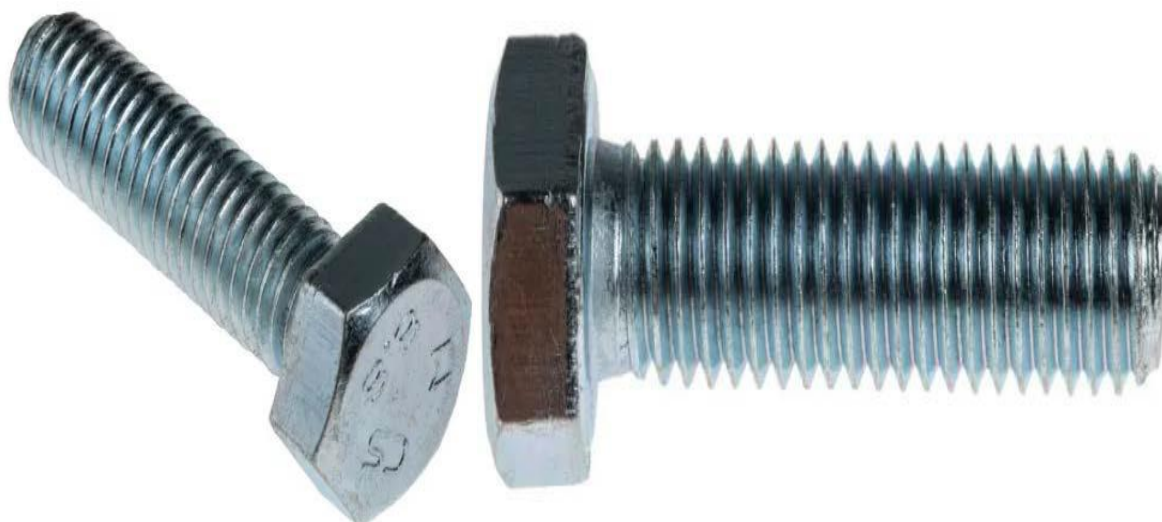

d1	M4	M5	M6	M8	M10	M12	M14	M16	M20	M24	M30
e	7.66	8.79	11.05	14.38	18.90	21.10	24.49	26.75	35.72	39.98	50.85
k	2.8	3.5	4	5.3	6.4	7.5	8.8	10	13	15	18.7
s	7	8	10	13	17	19	22	24	30	36	46

RS Stock No	Size	RS Stock No	Size	RS Stock No	Size	RS Stock No	Size
525773	4 x 6	527448	5 x 30	9172858	6 x 80	9172895	8 x 75
525789	4 x 10	9172823	5 x 35	9172867	6 x 90	9172898	8 x 80
525795	4 x 12	9172826	5 x 40	9172860	6 x 100	9172892	8 x 90
525802	4 x 16	9172839	5 x 60	9172864	8 x 10	9172902	8 x 100
527410	4 x 20	525868	6 x 16	527482	8 x 12	9172905	8 x 150
527426	4 x 25	525874	6 x 20	527505	8 x 20	9172909	10 x 12
9172804	4 x 30	525880	6 x 25	527511	8 x 25	527555	10 x 16
9172808	4 x 35	527454	6 x 30	527527	8 x 30	527561	10 x 20
9172817	4 x 40	9172836	6 x 35	9172873	8 x 35	527577	10 x 25
9172810	4 x 50	527460	6 x 40	527533	8 x 40	527583	10 x 30
525818	5 x 8	9172845	6 x 45	9172876	8 x 45	9172918	10 x 35
9172814	5 x 10	527476	6 x 50	527549	8 x 50	527599	10 x 40
525824	5 x 12	9172848	6 x 60	9172870	8 x 55	9172911	10 x 45
525830	5 x 16	9172842	6 x 65	9172889	8 x 60	527606	10 x 50
525846	5 x 20	9172851	6 x 70	9172882	8 x 65	9172915	10 x 55
527432	5 x 25	9172854	6 x 75	9172886	8 x 70	276207	10 x 60