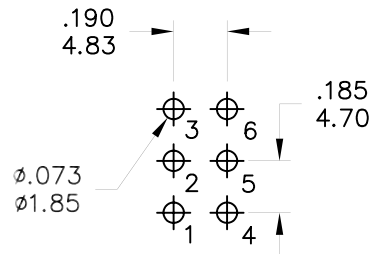

PANEL MOUNTING

P.C. MOUNTING

SPECIFICATIONS

MECHANICAL LIFE: 40,000 make-and-break cycles.
CONTACT RESISTANCE: 10mΩ max. initial @ 2-4VDC
 100mA for both silver and gold plated contacts.
INSULATION RESISTANCE: 1,000MΩ min.
DIELECTRIC STRENGTH: 1,000 V RMS@sea level.
OPERATING TEMPERATURE: -30°C to 85°C.

Model No.	POS.1	POS.2	POS.3
1MD1	ON	NONE	ON
Term. Comm.	2-3,5-6	OPEN	2-1,5-4
SCHEMATIC			

SWITCH FUNCTION

	MATERIAL NO.	PART NAME	Q'TY
1	MNU-1M01A	1/4 INCH NUTS	2
2	MNU-1M02	LOCKING RING	1
3	MNU-1M03	LOCKING WASHER	1

	符號	原尺寸	修改後尺寸	變更日期
1	(A)	.189(4.8),.600(15.24)	.201(5.10),.609(15.49)圖面更正	SEP-01-2008
2	(B)			
3	(C)			
4	(D)			
5	(E)			

SCALE (比例): 3 : 2

TOLERANCE (公差):
 0.00 mm ± 0.25mm
 0.0 mm ± 0.40mm
ANGULAR : ± 5°

MNU-1M01A

MNU-1M02

MNU-1M03

	PART NO.	PART NAME	Q'TY
1	MNU-1M01A	1/4 INCH NUTS	2
2	MNU-1M02	LOCKING RING	1
3	MNU-1M03	LOCKING WASHER	1

符號	原尺寸	修改後尺寸	變更日期	SCALE (比例) : 3 : 2	TITLE 圖名	HARDWARE		SIZE 圖紙	A4	
1		版本變更	DEC-27-2007	TOLERANCE (公差) : 0.00 mm ± 0.25mm 0.0 mm ± 0.40mm ANGULAR : ± 5° FILE NAME : HARDWARE-0002	DWG NO. 圖號	1/4 IN BUSHING PART		UNIT 單位	inch mm	
2	10.21(.402)	10.80(.425)	JUN-14-2010		REV. 版本	C	DATE 日期	DEC - 24 - 2007	SHEET 張數	1 of 1
3					CHECKED BY 審核	RICHARD		DRAWN BY 製圖	FION	
4										
5										