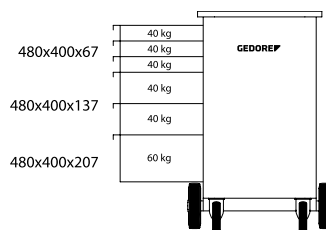

1504 VARIANTS

Code	6622830	6623050	1814958
	7 drawers: 5x type 1, H = 67 mm 1x type 2, H = 137 mm 1x type 3, H = 207 mm	7 drawers: 5x type 1, H = 67 mm 1x type 2, H = 137 mm 1x type 3, H = 207 mm	6 drawers: 3x type 1, H = 67 mm 2x type 2, H = 137 mm 1x type 3, H = 207 mm
Description	Mobile workbench with 7 drawers	Mobile workbench with 7 drawers and vice	Mobile workbench with 6 drawers
H	985	985	985
W	1100	1100	1100
D	550	550	550
LD	10x	10x	6x
CD	2x	2x	2x
	103.0	112.5	96.0
No.	1504 0511	1504 0511 S	1504 0321

Code	1814931	1814923	1814915
	8 drawers: 7x type 1, H = 67 mm 1x type 3, H = 207 mm	9 drawers: 8x type 1, H = 67 mm 1x type 2, H = 137 mm	10 drawers: 10x type 1, H = 67 mm
Description	Mobile workbench with 8 drawers	Mobile workbench with 9 drawers	Mobile workbench with 10 drawers
H	985	985	985
W	1100	1100	1100
D	550	550	550
LD	10x	15x	15x
CD	2x	3x	3x
	99.0	106.0	110.0
No.	1504 0701	1504 0810	1504 1000

1504 0321