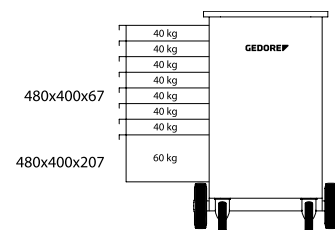

1504 VARIANTS

Code	6622830	6623050	1814958
	7 drawers: 5x type 1, H = 67 mm 1x type 2, H = 137 mm 1x type 3, H = 207 mm	7 drawers: 5x type 1, H = 67 mm 1x type 2, H = 137 mm 1x type 3, H = 207 mm	6 drawers: 3x type 1, H = 67 mm 2x type 2, H = 137 mm 1x type 3, H = 207 mm
Description	Mobile workbench with 7 drawers	Mobile workbench with 7 drawers and vice	Mobile workbench with 6 drawers
H	985	985	985
W	1100	1100	1100
D	550	550	550
LD	10x	10x	6x
CD	2x	2x	2x
	103.0	112.5	96.0
No.	1504 0511	1504 0511 S	1504 0321

Code	1814931	1814923	1814915
	8 drawers: 7x type 1, H = 67 mm 1x type 3, H = 207 mm	9 drawers: 8x type 1, H = 67 mm 1x type 2, H = 137 mm	10 drawers: 10x type 1, H = 67 mm
Description	Mobile workbench with 8 drawers	Mobile workbench with 9 drawers	Mobile workbench with 10 drawers
H	985	985	985
W	1100	1100	1100
D	550	550	550
LD	10x	15x	15x
CD	2x	3x	3x
	99.0	106.0	110.0
No.	1504 0701	1504 0810	1504 1000

1504 0701