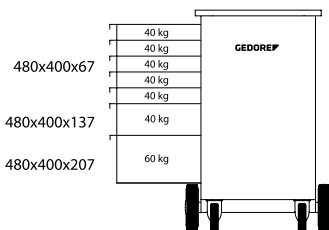

1504 VARIANTS

Code	6622830	6623050	1814958
	7 drawers: 5x type 1, H = 67 mm 1x type 2, H = 137 mm 1x type 3, H = 207 mm	7 drawers: 5x type 1, H = 67 mm 1x type 2, H = 137 mm 1x type 3, H = 207 mm	6 drawers: 3x type 1, H = 67 mm 2x type 2, H = 137 mm 1x type 3, H = 207 mm
Description	Mobile workbench with 7 drawers	Mobile workbench with 7 drawers and vice	Mobile workbench with 6 drawers
H	985	985	985
W	1100	1100	1100
D	550	550	550
LD	10x	10x	6x
CD	2x	2x	2x
	103.0	112.5	96.0
No.	1504 0511	1504 0511 S	1504 0321

Code	1814931	1814923	1814915
	8 drawers: 7x type 1, H = 67 mm 1x type 3, H = 207 mm	9 drawers: 8x type 1, H = 67 mm 1x type 2, H = 137 mm	10 drawers: 10x type 1, H = 67 mm
Description	Mobile workbench with 8 drawers	Mobile workbench with 9 drawers	Mobile workbench with 10 drawers
H	985	985	985
W	1100	1100	1100
D	550	550	550
LD	10x	15x	15x
CD	2x	3x	3x
	99.0	106.0	110.0
No.	1504 0701	1504 0810	1504 1000

1504 0511 + 1504 0511 S