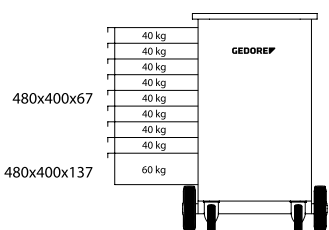

1504 VARIANTS

Code	6622830	6623050	1814958
	7 drawers: 5x type 1, H = 67 mm 1x type 2, H = 137 mm 1x type 3, H = 207 mm	7 drawers: 5x type 1, H = 67 mm 1x type 2, H = 137 mm 1x type 3, H = 207 mm	6 drawers: 3x type 1, H = 67 mm 2x type 2, H = 137 mm 1x type 3, H = 207 mm
Description	Mobile workbench with 7 drawers	Mobile workbench with 7 drawers and vice	Mobile workbench with 6 drawers
H	985	985	985
W	1100	1100	1100
D	550	550	550
LD	10x	10x	6x
CD	2x	2x	2x
	103.0	112.5	96.0
No.	1504 0511	1504 0511 S	1504 0321

Code	1814931	1814923	1814915
	8 drawers: 7x type 1, H = 67 mm 1x type 3, H = 207 mm	9 drawers: 8x type 1, H = 67 mm 1x type 2, H = 137 mm	10 drawers: 10x type 1, H = 67 mm
Description	Mobile workbench with 8 drawers	Mobile workbench with 9 drawers	Mobile workbench with 10 drawers
H	985	985	985
W	1100	1100	1100
D	550	550	550
LD	10x	15x	15x
CD	2x	3x	3x
	99.0	106.0	110.0
No.	1504 0701	1504 0810	1504 1000

1504 0511 + 1504 0511 S

1504 0321

1504 0701

1504 0810

1504 1000