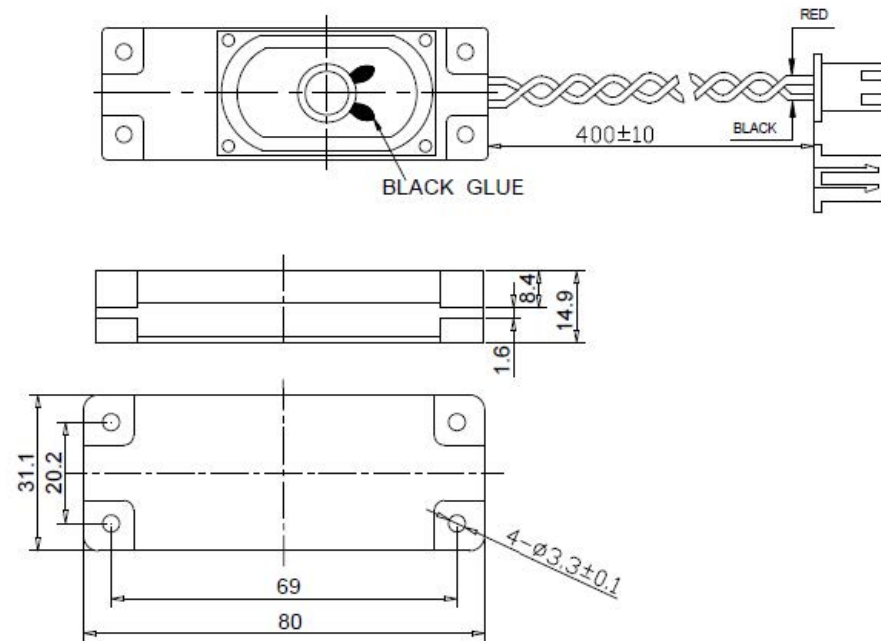

### Specifications

Rated impedance	8 ±15%Ω
Rated power	2.0W
Maximum power	4.0W
Resonant frequency	550±20%Hz
Frequency range	F 0-8Khz
Sound output level at 2.0W/0.1M	100±3dB
Operating temperature	-30°C~+70°C
Storage temperature	-40°C~+80°C
Weight	55g
Cone material	Paper and Cloth
Magnet size	Dia 12.5x2.5
Magnet material	Nd-Fe-B
Lead wire	UL1007 AWG26
Connector	XH-2P

### Features

- ROHS compliant
- High power
- High handling capacity

All data at 25°C unless otherwise specified

**Dimensions** Unit: mm

8179135 SPEAKER - Frequency Curve

SPEAKERS

0.1m 2W 4V