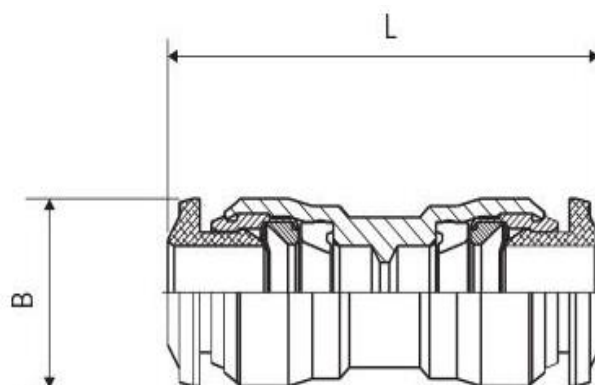

General Specifications

Material	Nickel Plated Brass
Applications	Lubrication System, Cooling System, Pneumatic Machinery Equipment

Mechanical Specifications

Connection Type	Tube
Tube Connection Size	8mm
Mounting Hole Diameter	14.5mm
Length	36mm

Operation Environment Specifications

Minimum Operating Temperature	-15°C
Maximum Operating Temperature	190°C

Similar Products

Parameters	2312753	2312755
Brand	RS PRO	RS PRO
Connection Type	Tube	Tube
Hose Barb Connection	6mm	8mm
Mounting Hole Diameter	12.5mm	14.5mm
Length	30.5mm	36mm
Material	Nickel Plated Brass	Nickel Plated Brass