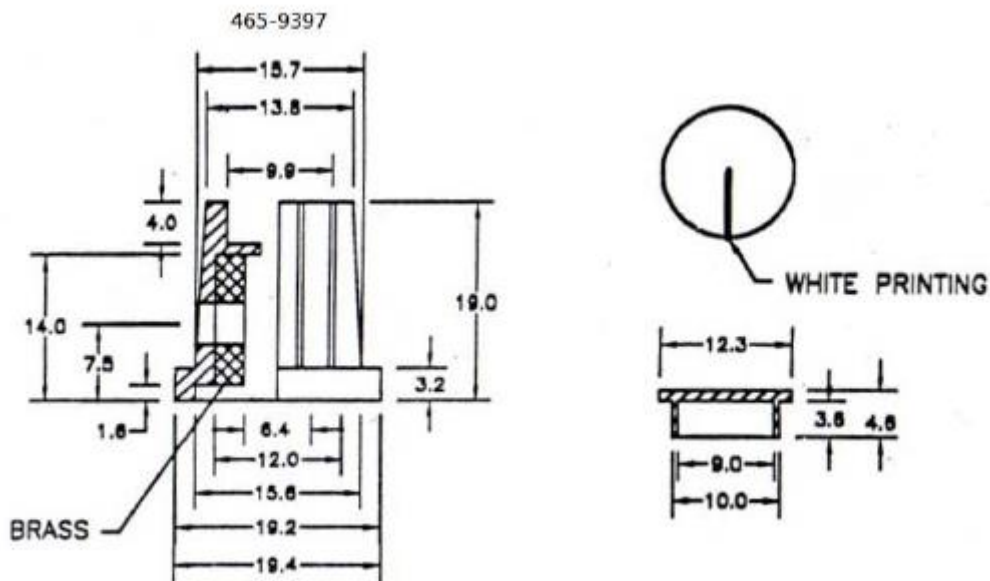

Datasheet

RS Red 19mm Potentiometer Knob Cap with a White Indicator, 6.4mm Shaft

RS Stock [465-9432](#)

Dimensions: mm

Specifications

Adapter Type: TV Plug to TV Plug

Adapter Type: A TV

Adapter Type: B TV

Body Orientation: Straight

Contact Material: Brass

Gender A: Male

Gender B: Male

Length: 24mm