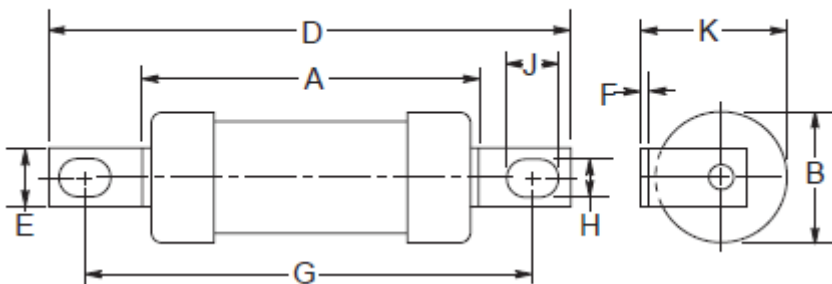

Datasheet

Industrial HRC Fuse

RS Stock number 521-2589

Dimensional Data:

Dimensions - mm

S/N	Amp Rating	Pre-arcing	Total @ 415V	Total @ 550V	Nom Watts Loss	Rated Voltage	A	B	D	E	F	G	H	J	K
5212567	6	28	100	115	1.8	550AC	35.0	13.7	85.0	8.7	1.2	73.0	5.5	8.0	14.5
5212573	10	125	400	500	2.1	550AC	35.0	13.7	85.0	8.7	1.2	73.0	5.5	8.0	14.5
5212589	16	120	470	750	1.8	550AC	35.0	13.7	85.0	8.7	1.2	73.0	5.5	8.0	14.5
5212595	20	260	1100	1700	1.8	550AC	35.0	13.7	85.0	8.7	1.2	73.0	5.5	8.0	14.5
5212618	25	570	2300	2500	2	550AC	35.0	13.7	85.0	8.7	1.2	73.0	5.5	8.0	14.5
5212624	32	710	3000	5000	2.9	550AC	35.0	13.7	85.0	8.7	1.2	73.0	5.5	8.0	14.5

Time-Current Characteristic Curve (Full Size Curves Available)