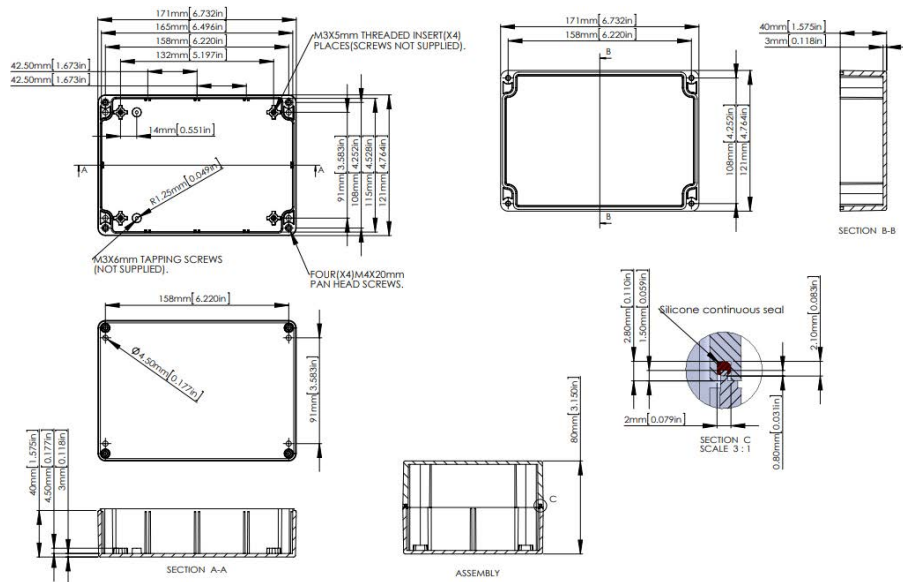

Sealed Enclosures

171 x 121 x 80mm

multicomp PRO

**RoHS
Compliant**

Description

Sealed enclosure dark gray/light gray color, production is made of durable ABS plastic/polycarbonate. Provides protection against dust and moisture according to the standard IP68.

Specifications

Dimensions	: 171mm × 121mm × 80mm
Material	: High impact ABS plastic/Polycarbonate
Color	: Dark gray/Light gray
Waterproof	: Yes
Ingress Protection Rating	: IP68

Part Number Table

Description	Part Number
Sealed Enclosure, ABS, Dark Gray, 171 x 121 x 80mm, IP68	MP009883
Sealed Enclosure, PC, Light Gray, 171 x 121 x 80mm, IP68	MP009847
Sealed Enclosure, PC, Light Gray, 171 x 121 x 80mm, IP68 with Clear Lid	MP009865

Dimensions : Millimetres

Important Notice : This data sheet and its contents (the "Information") belong to the members of the AVNET group of companies (the "Group") or are licensed to it. No licence is granted for the use of it other than for information purposes in connection with the products to which it relates. No licence of any intellectual property rights is granted. The Information is subject to change without notice and replaces all data sheets previously supplied. The Information supplied is believed to be accurate but the Group assumes no responsibility for its accuracy or completeness, any error in or omission from it or for any use made of it. Users of this data sheet should check for themselves the Information and the suitability of the products for their purpose and not make any assumptions based on information included or omitted. Liability for loss or damage resulting from any reliance on the Information or use of it (including liability resulting from negligence or where the Group was aware of the possibility of such loss or damage arising) is excluded. This will not operate to limit or restrict the Group's liability for death or personal injury resulting from its negligence. Multicomp Pro is the registered trademark of Premier Farnell Limited 2019.