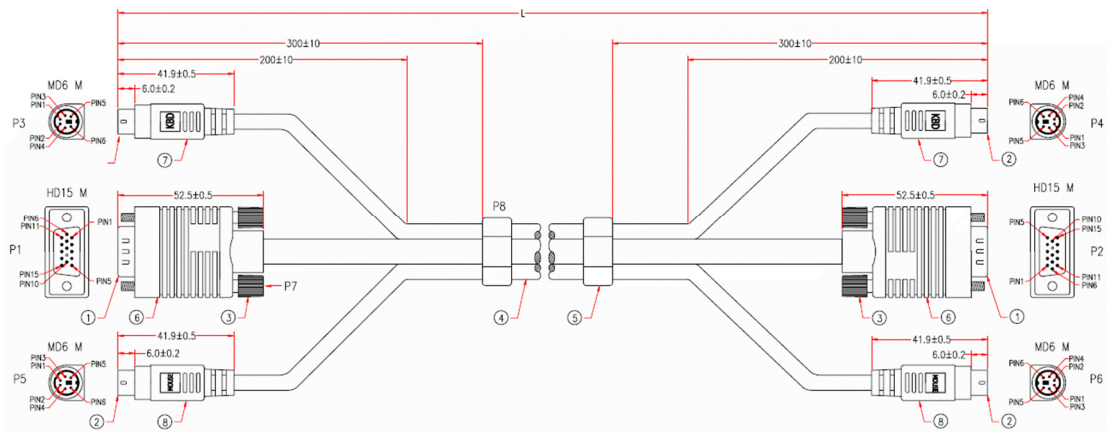

## RS PRO PS2 Male & SVGA Male KVM Cable

Stock number: 182-8481

EN

The RSPRO PS2 male and SVGA male KVM cable has a beige PVC cable jacket, the SVGA connector has beige hoods, the PS2 mouse connectors have green hoods and the PS2 keyboard connectors have purple hoods.

This cable is used to connect a KVM to a PC. Checking the ports on the KVM to ensure that the correct gender of cable is advised.

Each connector is independently wired pin to pin and care must be taken to ensure that your KVM does not use a proprietary wiring.

P3	P4	P1	P2
BLACK 1	1	1	1 RED CONDUCTOR
BROWN 2	2	6	6 RED SHIELD
RED 3	3	2	2 GREEN CONDUCTOR
ORANGE 4	4	7	7 GREEN SHIELD
YELLOW 5	5	3	3 BLUE CONDUCTOR
GREEN 6	6	8	8 BLUE SHIELD
SHIELD	SHIELD	4	4 BLACK
		11	11 BLACK/WHITE
		5	5 BROWN
		13	13 BROWN/WHITE
P5	P6	10	10 RED
BLUE 1	1	14	14 RED/WHITE
PURPLE 2	2	12	12 ORANGE
GRAY 3	3	15	15 ORANGE/WHITE
WHITE 4	4	SHIELD	SHIELD
PINK 5	5		
LIGHT BLUE 6	6		
SHIELD	SHIELD		