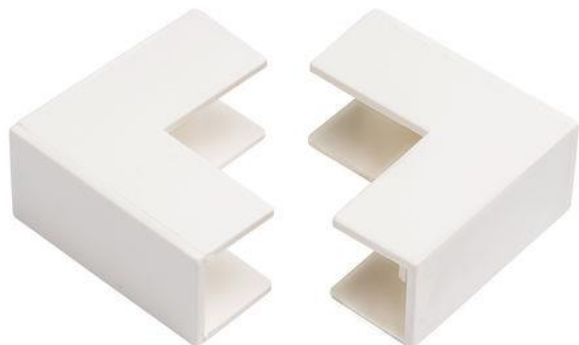

Datasheet

RS 917-1586; 917-1580; 917-1599; 917-1592

White Mini PVC External Angles

ENGLISH

Clip-on Mini PVC trunking external angles available for the following mini PVC trunking sizes:

16x16mm trunking: use RS stock no. 917-1586

25x16mm trunking: use RS stock no. 917-1580

38x16mm trunking: use RS stock no. 917-1599

38x25mm trunking: use RS stock no. 917-1592

These trunking external angles clip-on to the outside of a 90 degree trunking join to make the joint tidy and secure. Suitable for use in commercial buildings.

Supplied in a pack of 2.